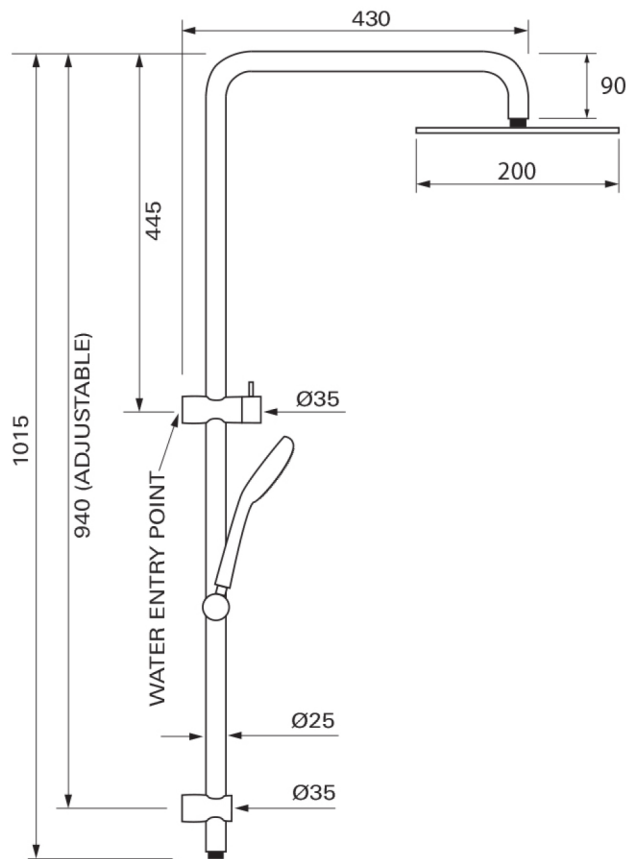

## Technical Specification

### Additional Notes

- \* 200mm Overhead
- \* 3 Function Handpiece
- \* Easy Clean Silicon Nozzles

Note: All dimensions are in millimetres and are subject to normal manufacturing variations. Always use the physical product measurements for cut-outs and rough-ins as the technical details shown may differ from the actual product. Use acetic cured silicone sealant. Do not use epoxy type adhesives. Clean with damp cloth. Do not use abrasive cleaners, liquids or pastes.