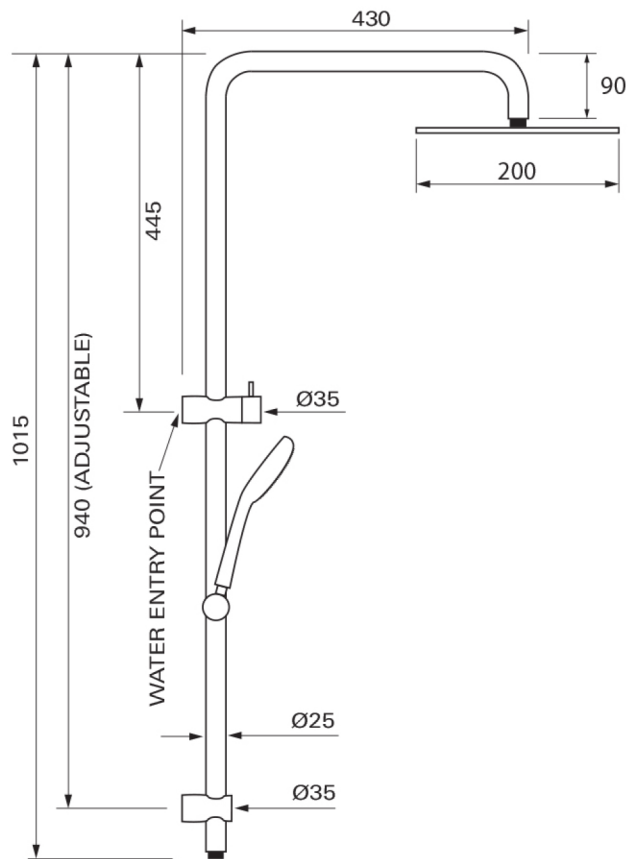

Embrace 200 Shower System

Product Image

Product Details

SKU:	VSS81200B
Brand:	Villeroy & Boch
Range:	Embrace
Warranty:	15 Years
WELS:	3 Star 9 LPM, Reg #: S13356

Additional Features

Technical Specification

Required Product

N/A

Recommended Products

N/A

Additional Notes

- * 250Ø Overhead
- * 3 Function Handpiece
- * Easy Clean Silicon Nozzles

Note: All dimensions are in millimetres and are subject to normal manufacturing variations. Always use the physical product measurements for cut-outs and rough-ins as the technical details shown may differ from the actual product. Use acetic cured silicone sealant. Do not use epoxy type adhesives. Clean with damp cloth. Do not use abrasive cleaners, liquids or pastes.