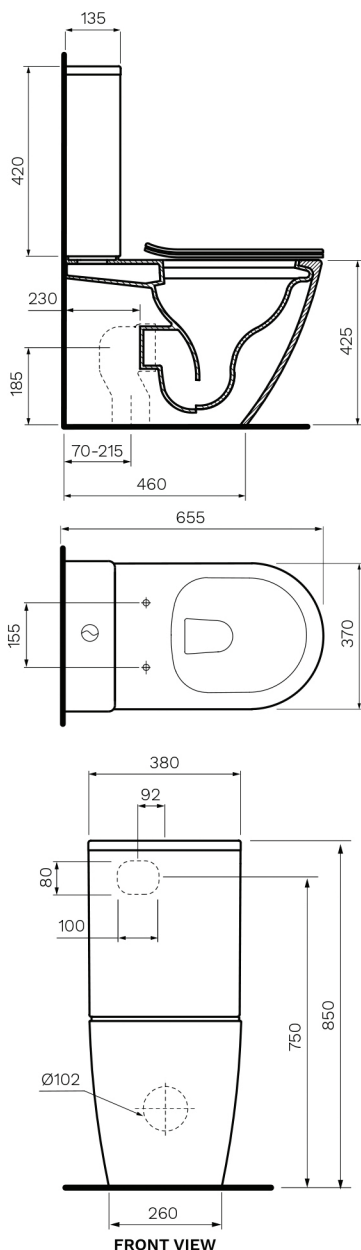

## Ellisse MK II Wall Faced Suite

**Product Code: PN600**

The innovative design of the Parisi Ellisse MKII Wall Faced Suite with RIMLESS technology projects water rather than the traditional flushing mechanism where water pours down the rim. Through the powerful delivery of water and open rim design, maximum cleaning of the inner bowl is achieved.

### Specifications

- Colour / Finish** — White / Gloss
- Material** — Ceramic
- Rim Type** — PARISI Rimless
- Seat Type** — Soft Close / Slim Heavy Grade / Easy Lift-off / UV Resistant / Antibacterial (PN5745)
- Surface Hygiene** — Easy Clean Antibacterial Protection
- Dimensions** — 380 x 655 x 850mm
- P Trap** — 185mm Height FFL
- S Trap** — 70 - 215mm Using PN0030 Connector (Included)  
Optional Variable Set-out 180 - 240mm Using PN0045 Connector (to be Ordered Separately)
- Water Inlet** — Back Inlet 750mm Height FFL
- WELS** — 4 STAR 4.5/3L 3.4L Average Flush
- Pan Fixing** — PW9043 (Included)
- Warranty** — 10 Years  
1 Years on Seat