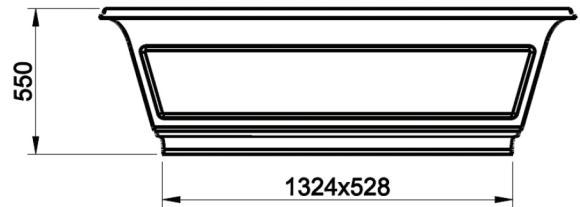

ELEGANZA BATHTUB 180x85

GESSI

Note: all recommended installation dimensions are for reference only.

CHARACTERISTICS:

Description: Bathtub

Model Number: 46715

Set: Bathtub

Color: 00 White (Alpine, Polar, Italian White)

Finish: Matt Cristalplant

Material: Cristalplant

Dimensions: 180 x 85 x h55 cm

Weight: 140 Kg

Packing per europallet: 3 on custom pallet

Other Information: Made in Italy

RELEVANT ACCESSORIES INCLUDED:

- Drain and p-trap

TECHNICAL DATA:

DESIGN:

- Anti-slip matt surface
- Perfectly matches sanitary and tap design
- Exclusive tip toe drain made of Cristalplant (same material of the bathtub), with Gessi logo
- Wide functional side rim (edge) surrounding the bathtub
- User is fully covered by water during the bath, due to the height of the tub (55cm)
- External laquering upon request, specify RAL color code (46717)