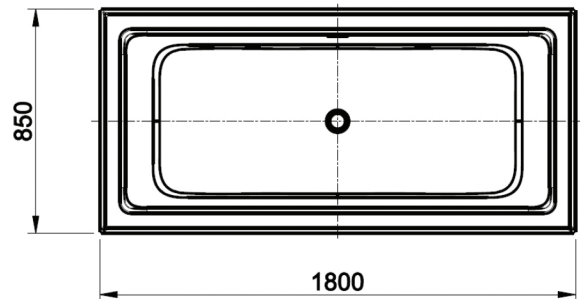

ELEGANZA BATHTUB 180x85

GESSI

Note: all recommended installation dimensions are for reference only.

CHARACTERISTICS:

Description: Bathtub

Model Number: 46715

Set: Bathtub

Color: 00 White (Alpine, Polar, Italian White)

Finish: Matt Cristalplant

Material: Cristalplant

Dimensions: 180 x 85 x h55 cm

Weight: 140 Kg

Packing per europallet: 3 on custom pallet

Other Information: Made in Italy

RELEVANT ACCESSORIES INCLUDED:

- Drain and p-trap

TECHNICAL DATA:

DESIGN:

- Anti-slip matt surface
- Perfectly matches sanitary and tap design
- Exclusive tip toe drain made of Cristalplant (same material of the bathtub), with Gessi logo
- Wide functional side rim (edge) surrounding the bathtub
- User is fully covered by water during the bath, due to the height of the tub (55cm)
- External laquering upon request, specify RAL color code (46717)