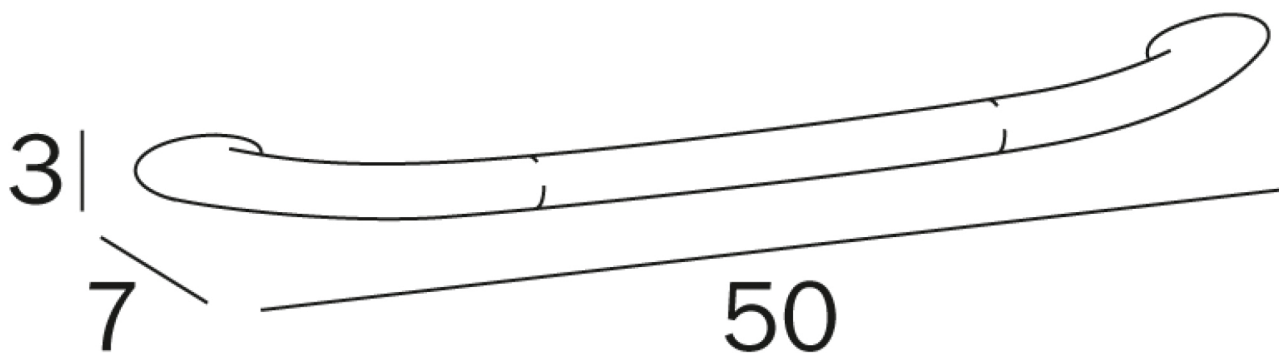

**EGO**  
**500mm GRAB BAR**  
(Chrome - A1390B)

Features:  
Tested to AS 1428.1-2009 (+A1)  
120kg load rating

**EGO**  
**600mm GRAB BAR**  
(Chrome - A1390C)

Features:  
Tested to AS 1428.1-2009 (+A1)  
120kg load rating