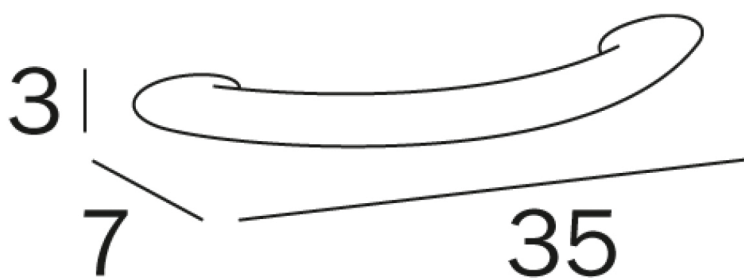

EGO
350mm GRAB BAR
(Chrome - A13950)

Just
BATHROOMWARE

Features:
Tested to AS 1428.1-2009 (+A1)
120kg load rating

Proudly imported and distributed by
Gro Agencies Pty Ltd
Unit 2 / 37 Howe St, Osborne Park, WA, 6017
P 08 9446 3288 E info@groagencies.com.au W www.groagencies.com.au