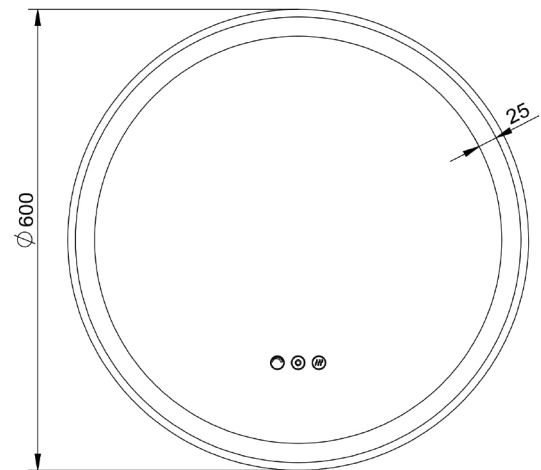

MDF Coloured Frame Optins:

White ☐

Matte Black ☒

WARRANTY

5 years

*Conditions apply