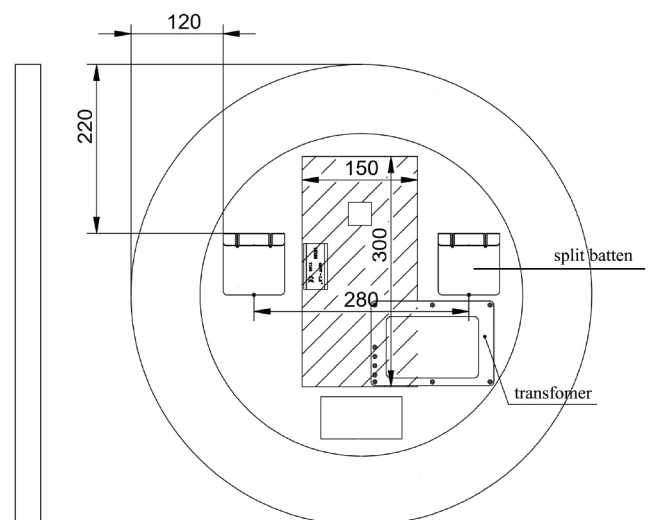

MDF Coloured Frame Optins:

White ☐

Matte Black ☒

WARRANTY

5 years

*Conditions apply