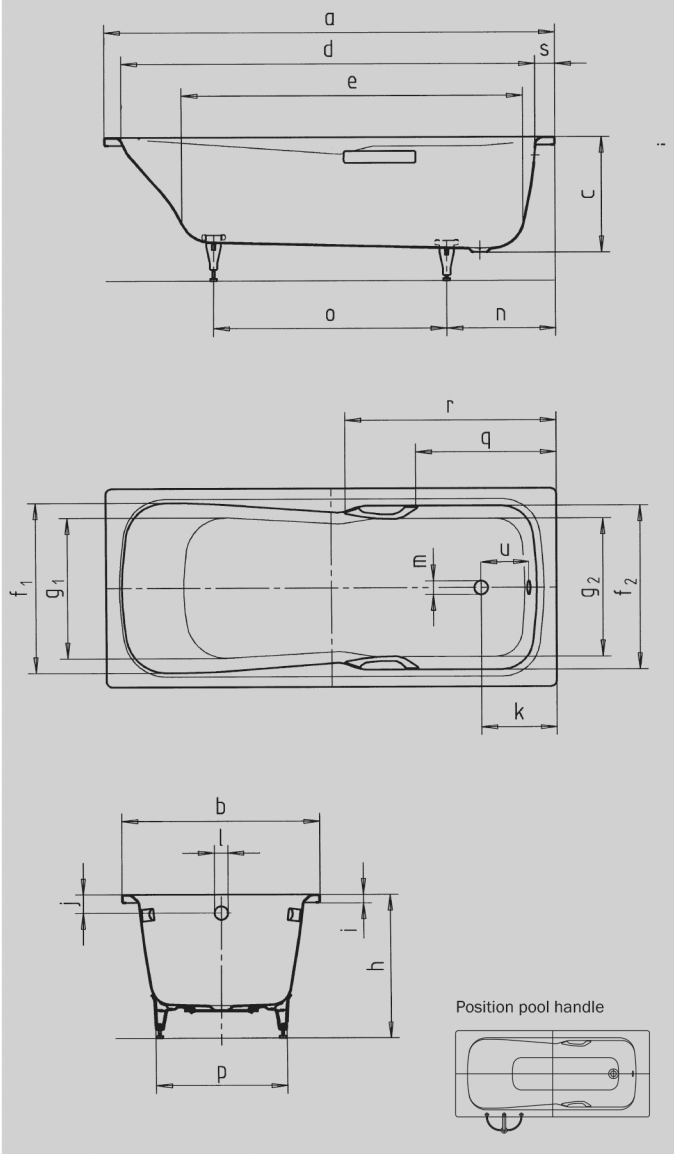

DYNA SET

- one-seater bath with waste at foot end
- combi-bath suitable for bathing and showering
- made of Kaldewei steel enamel 3.5 mm
- **30 YEAR WARRANTY**

Position pool handle

Model No.		624	620	622
External length	a	1500	1700	1800 mm
External width	b	750	750	800 mm
Depth	c	430	430	430 mm
Internal length (top)	d	1340	1565	1565 mm
Internal length (bottom)	e	1050	1230	1230 mm
Internal width (top)	f ₁ ; f ₂	640; 640	640; 620	640; 620 mm
Internal width (bottom)	g ₁ ; g ₂	500; 520	500; 520	500; 520 mm
Height with feet	h	561-586	561-586	561-586 mm
Height of rim	i	32	32	32 mm
Distance top edge to centre of overflow hole	j	70	70	70 mm
Distance bath edge to centre of drain hole	k	310	285	335 mm
Diameter of overflow hole	l	52	52	52 mm
Diameter of drain hole	m	52	52	52 mm
Distance foot end of bath edge to centre of foot	n	410	410	415 mm
Distance between the feet	o	590	760	805 mm
Max. width of feet	p	495	495	495 mm
Width of rim (foot end)	s	100	75	125 mm
Distance between centre holes	u	206	206	206 mm
Water volume** in litres		133	169	169
Weight of the enamelled bath in kg		45	53	68
Anti-slip		∅ 288	∅ 435	∅ 435 mm
Full anti-slip		600 x 220	900 x 300	900 x 300 mm

Note: The operational system may protrude on some whirl systems.
Please refer to the Technical Information for Whirl Systems for further information.
Subject to technical alterations, tolerances and errors. Similar illustration.
** 70 litres displacement on average.