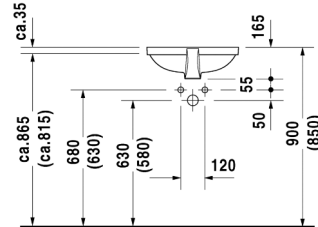

Bathroom_Foster Vanity basin # 0336430000

< 430 mm >

Vanity basin	Dimension	Weight	Order number
undercounter basin, with overflow, without tap platform, fixings included, 430 mm			
Colors			
00 White Alpin			
Variant			
	430 x 280 mm	6.800 kilogram	0336430000
Infobox			
Measurements of undercounter models represent interior measurements			
Sanitary ceramics with the special WonderGliss surface finish will remain clean and attractive-looking for a long time to come. When ordering WonderGliss please add a "1" as eleventh digit to the model number.			
Accessory			
Fixing for stone countertops, (with the exception of # 046651)		0.200 kilogram	005028
Design Siphon		1.500 kilogram	005036

All drawings contain the necessary measurements which are subject to standard tolerances. They are stated in mm and are non-binding. Exact measurements, in particular for customised installation scenarios, can only be taken from the finished piece.