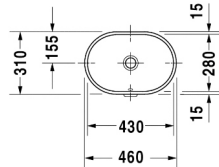

Bathroom_Foster Vanity basin # 0336430000

< 430 mm >

Vanity basin	Dimension	Weight	Order number
undercounter basin, with overflow, without tap platform, fixings included, 430 mm			
Colors			
00 White Alpin			
Variant			
	430 x 280 mm	6.800 kilogram	0336430000
Infobox			
Measurements of undercounter models represent interior measurements			
Sanitary ceramics with the special WonderGliss surface finish will remain clean and attractive-looking for a long time to come. When ordering WonderGliss please add a "1" as eleventh digit to the model number.			
Accessory			
Fixing for stone countertops, (with the exception of # 046651)		0.200 kilogram	005028
Design Siphon		1.500 kilogram	005036

All drawings contain the necessary measurements which are subject to standard tolerances. They are stated in mm and are non-binding. Exact measurements, in particular for customised installation scenarios, can only be taken from the finished piece.