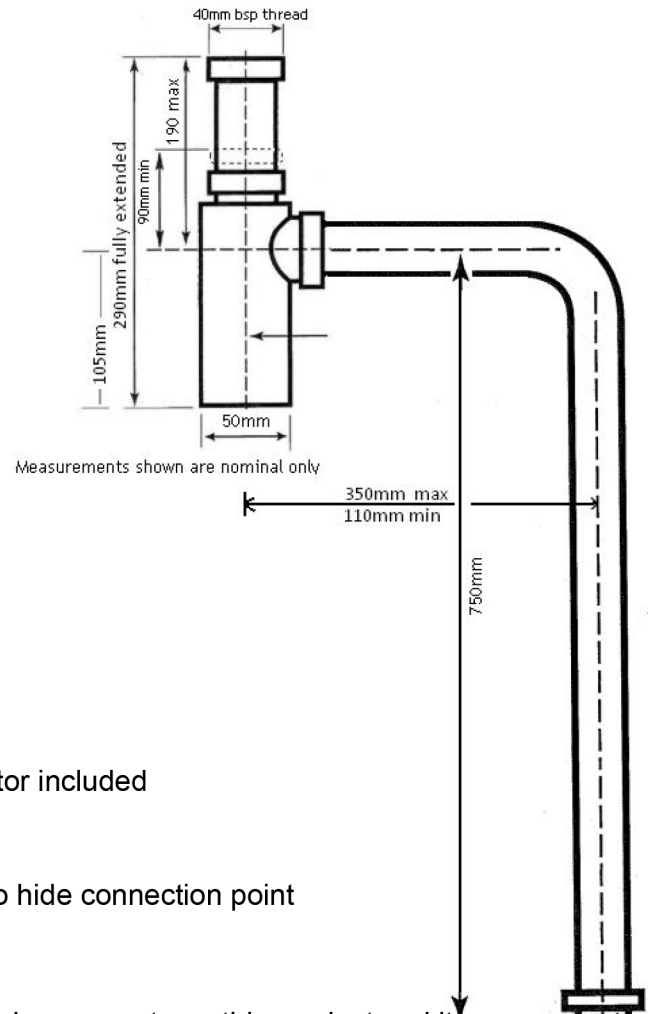

Deluxe Adjustable Bottle S Trap - Brushed Brass

Code: AU4040BTS-BB2

TRADITIONAL & HAMPTONS STYLE SPECIALISTS

Specifications

- Finish: Brushed Brass PVD
- Material: Brass
- Universal 32/40mm inlet, 40mm outlet
- 32mm x 40mm Bush and rubber kee seal connector included
- Fully adjustable horizontally and vertically
- Watermark approved to Australian standards
- Includes 26mm deep cover dome for outlet pipe to hide connection point

Deluxe Adjustable Bottle S Trap - Brushed Nickel

Code: AU4040BTS-BN1

TRADITIONAL & HAMPTONS STYLE SPECIALISTS

BATHROOM | KITCHEN | LAUNDRY

Specifications

- Finish: Brushed Nickel PVD
- Material: Brass
- Universal 32/40mm inlet, 40mm outlet
- 32mm x 40mm Bush and rubber kee seal connector included
- Fully adjustable horizontally and vertically
- Watermark approved to Australian standards
- Includes 26mm deep cover dome for outlet pipe to hide connection point

Code: AU4040BTS

TRADITIONAL & HAMPTONS STYLE SPECIALISTS

BATHROOM | KITCHEN | LAUNDRY

Specifications

- Finish: Chrome
- Material: Brass
- Universal 32/40mm inlet, 40mm outlet
- 32mm x 40mm Bush and rubber kee seal connector included
- Fully adjustable horizontally and vertically
- Watermark approved to Australian standards
- Includes 26mm deep cover dome for outlet pipe to hide connection point

Code: AU4040BTSMB

TRADITIONAL & HAMPTONS STYLE SPECIALISTS

BATHROOM | KITCHEN | LAUNDRY

Specifications

- Finish: Matte Black
- Material: Brass
- Universal 32/40mm inlet, 40mm outlet
- 32mm x 40mm Bush and rubber kee seal connector included
- Fully adjustable horizontally and vertically
- Watermark approved to Australian standards
- Includes 26mm deep cover dome for outlet pipe to hide connection point