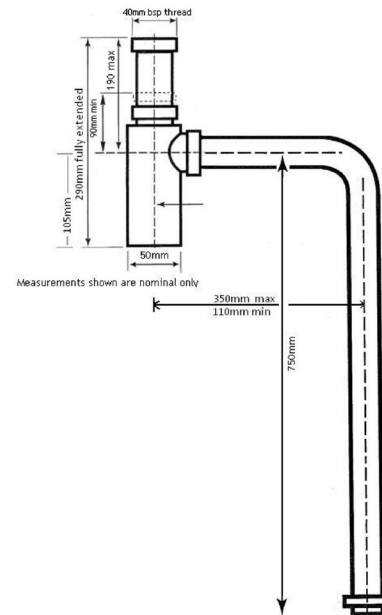

Deluxe Adjustable Bottle S Trap - Brushed Brass

Code: AU4040BTS-BB2

TRADITIONAL & HAMPTONS STYLE SPECIALISTS

Specifications

- Finish: Brushed Brass PVD
- Material: Brass
- Universal 32/40mm inlet, 40mm outlet
- 32mm x 40mm Bush and rubber kee seal connector included
- Fully adjustable horizontally and vertically
- Watermark approved to Australian standards
- Includes 26mm deep cover dome for outlet pipe to hide connection point

Deluxe Adjustable Bottle S Trap - Brushed Nickel

Code: AU4040BTS-BN1

TRADITIONAL & HAMPTONS STYLE SPECIALISTS

BATHROOM | KITCHEN | LAUNDRY

Specifications

- Finish: Brushed Nickel PVD
- Material: Brass
- Universal 32/40mm inlet, 40mm outlet
- 32mm x 40mm Bush and rubber kee seal connector included
- Fully adjustable horizontally and vertically
- Watermark approved to Australian standards
- Includes 26mm deep cover dome for outlet pipe to hide connection point

Code: AU4040BTS

TRADITIONAL & HAMPTONS STYLE SPECIALISTS

BATHROOM | KITCHEN | LAUNDRY

Specifications

- Finish: Chrome
- Material: Brass
- Universal 32/40mm inlet, 40mm outlet
- 32mm x 40mm Bush and rubber kee seal connector included
- Fully adjustable horizontally and vertically
- Watermark approved to Australian standards
- Includes 26mm deep cover dome for outlet pipe to hide connection point

Code: AU4040BTSMB

TRADITIONAL & HAMPTONS STYLE SPECIALISTS

BATHROOM | KITCHEN | LAUNDRY

Specifications

- Finish: Matte Black
- Material: Brass
- Universal 32/40mm inlet, 40mm outlet
- 32mm x 40mm Bush and rubber kee seal connector included
- Fully adjustable horizontally and vertically
- Watermark approved to Australian standards
- Includes 26mm deep cover dome for outlet pipe to hide connection point