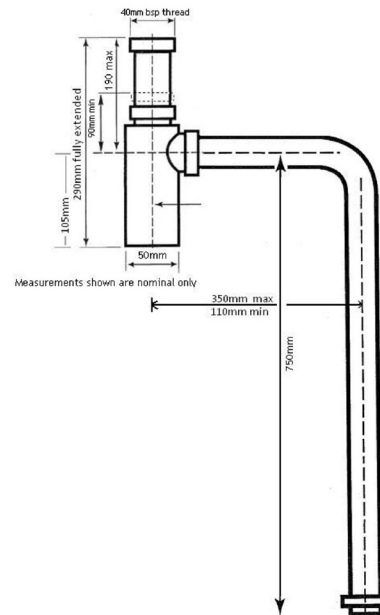

Code: AU4040BTS

TRADITIONAL & HAMPTONS STYLE SPECIALISTS

BATHROOM | KITCHEN | LAUNDRY

Specifications

- Finish: Chrome
- Material: Brass
- Universal 32/40mm inlet, 40mm outlet
- 32mm x 40mm Bush and rubber kee seal connector included
- Fully adjustable horizontally and vertically
- Watermark approved to Australian standards
- Includes 26mm deep cover dome for outlet pipe to hide connection point

Warranty

For peace of mind, Turner Hastings offers the following warranty on this product and its components:

Bottle trap - 1 year

For more details, [click here](#) to refer to our warranty page.

Deluxe Adjustable Bottle S Trap - Matte Black

Code: AU4040BTSMB

TRADITIONAL & HAMPTONS STYLE SPECIALISTS

BATHROOM | KITCHEN | LAUNDRY

Specifications

- Finish: Matte Black
- Material: Brass
- Universal 32/40mm inlet, 40mm outlet
- 32mm x 40mm Bush and rubber kee seal connector included
- Fully adjustable horizontally and vertically
- Watermark approved to Australian standards
- Includes 26mm deep cover dome for outlet pipe to hide connection point