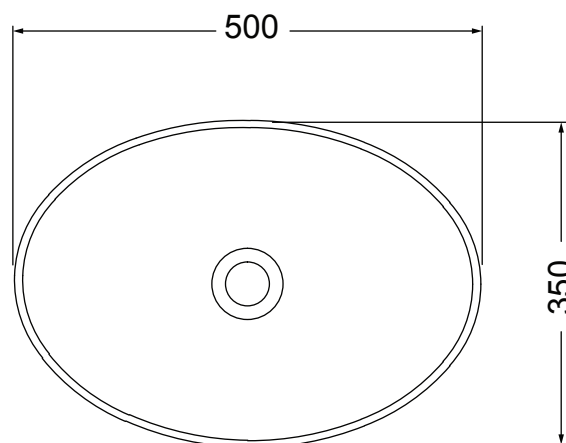

Decus 50 Oval

STYLE

Bench Mounted Basin

CODE

OTH - DECOV50

COLOURS

Gloss White
Matte White (in-stock*)

OVERFLOW & WASTE

32mm Overflow Plug &
Waste not included

*In-stock and on demand matte white.
Normal stock outages may apply however lead times will remain minimal.

Note: All dimensions are in millimetres and are subject to normal manufacturing variances.
Studio Bagno reserves the right to alter dimensions at any time. Date created: 05/12/2023