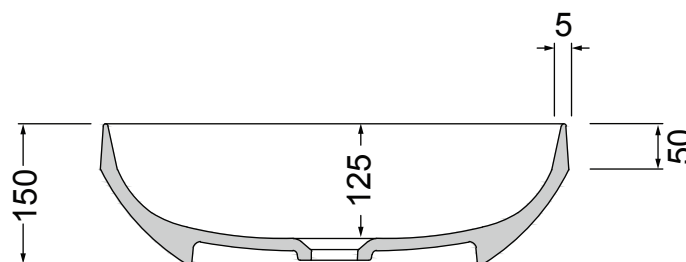

Decus 50 Oval

STYLE

Bench Mounted Basin

CODE

OTH - DECOV50

COLOURS

Gloss White
Matte White (in-stock*)

OVERFLOW & WASTE

32mm Overflow Plug &
Waste not included

*In-stock and on demand matte white.
Normal stock outages may apply however lead times will remain minimal.

Note: All dimensions are in millimetres and are subject to normal manufacturing variances.
Studio Bagno reserves the right to alter dimensions at any time. Date created: 05/12/2023