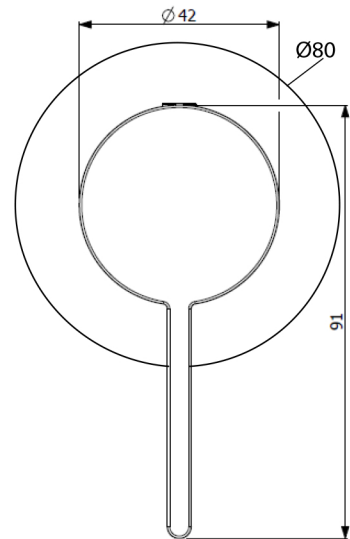

# DAWN SHOWER MIXER

Product Image	Technical Specification
---------------	-------------------------

Description	
Dawn Shower Mixer	
<b>TVS10620XB</b>	Dawn Shower Mixer Trim
<b>TVS00036150061</b>	Universal Shower Mixer Body

Additional Information
<ul style="list-style-type: none"> <li>35mm Ceramic Cartridge</li> </ul>