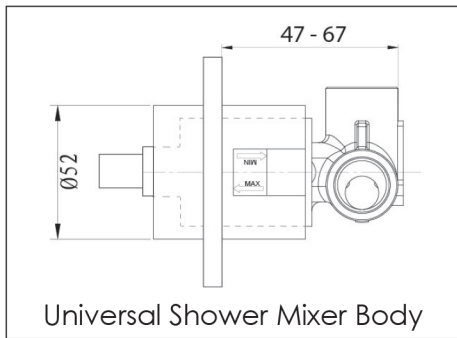

# DAWN SHOWER MIXER

Product Image	Technical Specification
---------------	-------------------------

Description	
Dawn Shower Mixer	
<b>TVS10620XB</b>	Dawn Shower Mixer Trim
<b>TVS00036150061</b>	Universal Shower Mixer Body

Additional Information
<ul style="list-style-type: none"> <li>35mm Ceramic Cartridge</li> </ul>