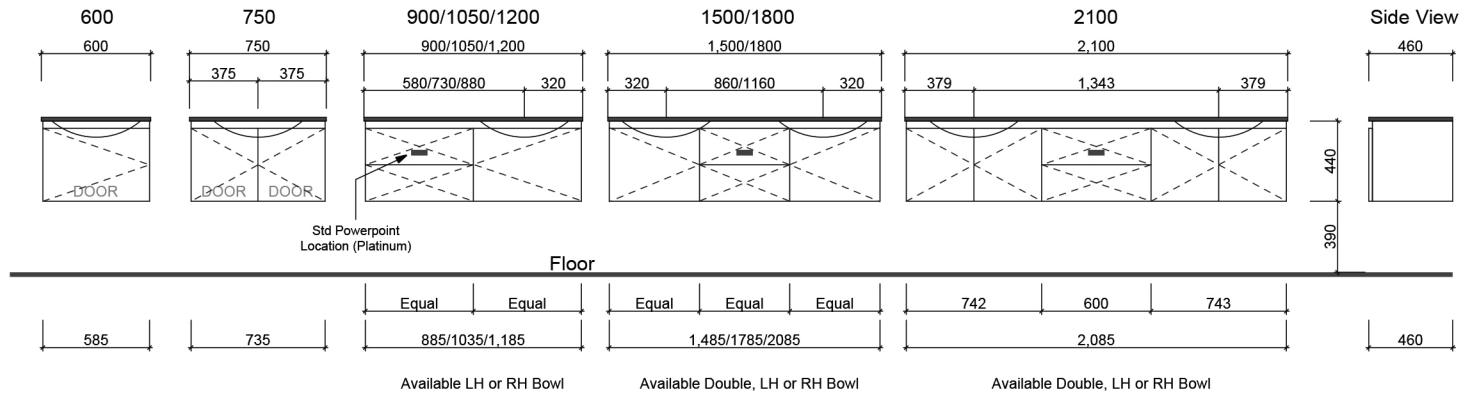

## Wall Hung

Drawer and door layout will alter if finger pull is selected.

## Floor Standing

Drawer and door layout will alter if finger pull is selected.

**Waste size:** Acrylic = 40mm, Ceramic = 32mm, Sculptured Marble = 32mm  
**Note:** Where left or right hand options are available please specify or else cabinets will be supplied as per these drawings. All vanity top and basin sizes are nominal only. E&OE