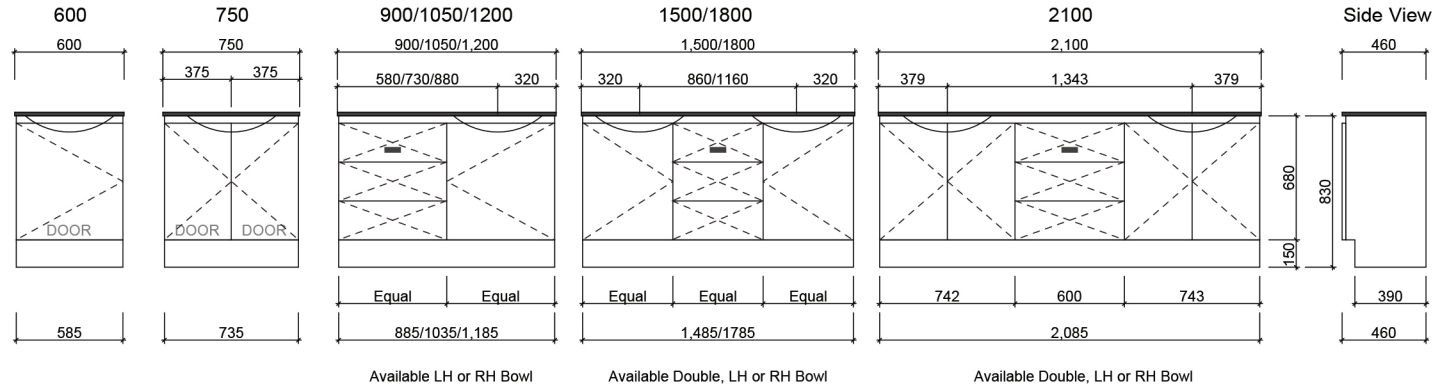

## Wall Hung

Drawer and door layout will alter if finger pull is selected.

## Floor Standing

Drawer and door layout will alter if finger pull is selected.

**Waste size:** Acrylic = 40mm, Ceramic = 32mm, Sculptured Marble = 32mm  
**Note:** Where left or right hand options are available please specify or else cabinets will be supplied as per these drawings. All vanity top and basin sizes are nominal only. E&OE