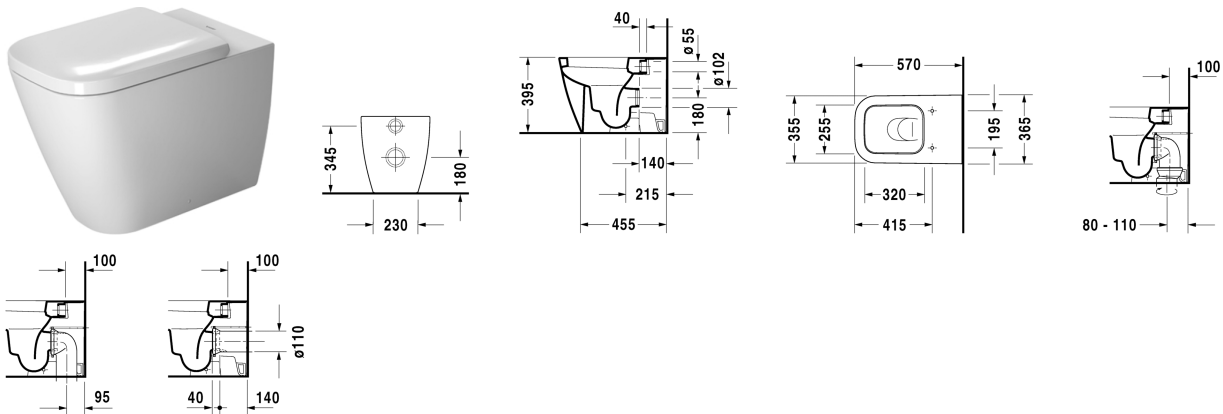

**Toilet floor standing # 215909..00**

|&lt; 365 mm &gt;|

Toilet floor standing	Dimension	Weight	Order number
back to wall, for independent water supply, washdown model, fixings included, horizontal outlet			
<b>Colors</b>			
00 White Alpin			
<b>Variant</b>			
♣ 4,5 l  Sanitary ceramics with the special WonderGliss surface finish will remain clean and attractive-looking for a long time to come. When ordering WonderGliss please add a "1" as eleventh digit to the model number.	365 x 570 mm	29,000 kg	215909..00
<b>Accessory</b>			
Toilet seat and cover removable, hinges stainless steel, with SoftClose automatic closure		2,700 kg	006459
Toilet seat and cover removable, hinges stainless steel, without automatic closure		2,700 kg	006451

All drawings contain the necessary measurements which are subject to standard tolerances. They are stated in mm and are non-binding. Exact measurements, in particular for customised installation scenarios, can only be taken from the finished ceramic piece.