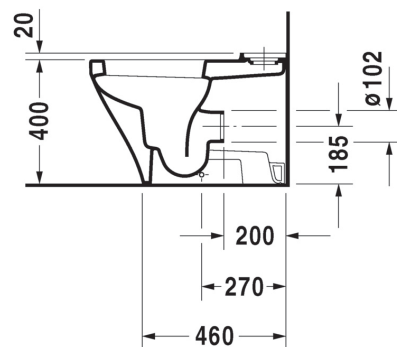

DuraStyle BTWSuite

CODE:D4050700

Product Information

Collection	DuraStyle	Inclusions	Toilet close-coupl. 63 cm DuraStyle
Designer	Matteo Thun		Cistem DuraStyle white
Colour	Alpine White		Seat and cover ME by Starck Compact
Seat	Slim Design Soft Closing		Vario Bend
Trap	S-Trap - Set Out 70-170mm		Cistem Valve (Stop Cock)
Water Inlet	Rear	Warranty	15Years (Conditions Apply)
WELSRating	4 Star		
Water Consumption	4.5/3L (3.3 Avg) Flush		

Technical Diagrams

Just
BATHROOMWARE