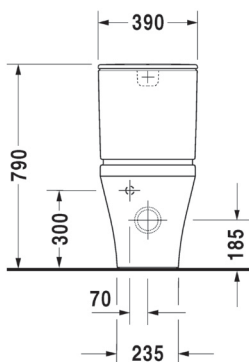

DuraStyle BTWSuite

CODE:D4050700

Product Information

Collection	DuraStyle	Inclusions	Toilet close-coupl. 63 cm DuraStyle
Designer	Matteo Thun		Cistem DuraStyle white
Colour	Alpine White		Seat and cover ME by Starck Compact
Seat	Slim Design Soft Closing		Vario Bend
Trap	S-Trap - Set Out 70-170mm		Cistem Valve (Stop Cock)
Water Inlet	Rear	Warranty	15Years (Conditions Apply)
WELSRating	4 Star		
Water Consumption	4.5/3L (3.3 Avg) Flush		

Technical Diagrams

Just
BATHROOMWARE