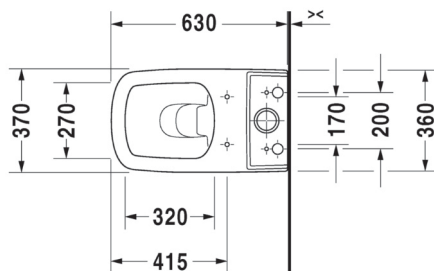

DuraStyle BTWSuite

CODE:D4050700

Product Information

Collection	DuraStyle	Inclusions	Toilet close-coupl. 63 cm DuraStyle
Designer	Matteo Thun		Cistem DuraStyle white
Colour	Alpine White		Seat and cover ME by Starck Compact
Seat	Slim Design Soft Closing		Vario Bend
Trap	S-Trap - Set Out 70-170mm		Cistem Valve (Stop Cock)
Water Inlet	Rear	Warranty	15Years (Conditions Apply)
WELSRating	4 Star		
Water Consumption	4.5/3L (3.3 Avg) Flush		

Technical Diagrams

Just
BATHROOMWARE