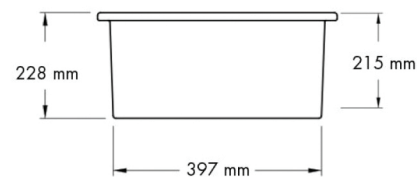

Cuisine 46 x 46 Inset / Undermount Fine Fireclay Sink

Code: CU46FS

TRADITIONAL & HAMPTONS STYLE SPECIALISTS

Specifications

- Material: Fine Fireclay
- Finish: White Gloss
- Waste Outlet Included: 90x50mm Basket Waste
- Mounting options: Inset & Undermount
- Capacity: 28L
- Suitable for use with food waste disposer – we recommend purchase of an extended flange and a model with anti-vibration collar
- Note: Fine Fireclay is a natural product and therefore subject to variations. This should be seen as a quality that adds to its unique natural beauty. Variations +/- 2% to the specifications are common and acceptable and are within industry tolerance. We always recommend the cabinet maker and stone provider has the actual sink with them to measure before making cabinetry or cutting stone. For more information please visit our Installation Care & Warranty page or Contact Us.

Cuisine 68 x 48 Inset / Undermount Fine Fireclay Sink

Code: CU68FS

Specifications

- Material: Fine Fireclay
- Finish: White Gloss
- Waste Outlet Included: 90x50mm Basket Waste
- Mounting options: Inset & Undermount
- Capacity: 46L
- Suitable for use with food waste disposer – we recommend purchase of an extended flange and a model with anti-vibration collar
- Note: Fine Fireclay is a natural product and therefore subject to variations. This should be seen as a quality that adds to its unique natural beauty. Variations +/- 2% to the specifications are common and acceptable and are within industry tolerance. We always recommend the cabinet maker and stone provider has the actual sink with them to measure before making cabinetry or cutting stone. For more information please visit our Installation Care & Warranty page or Contact Us.