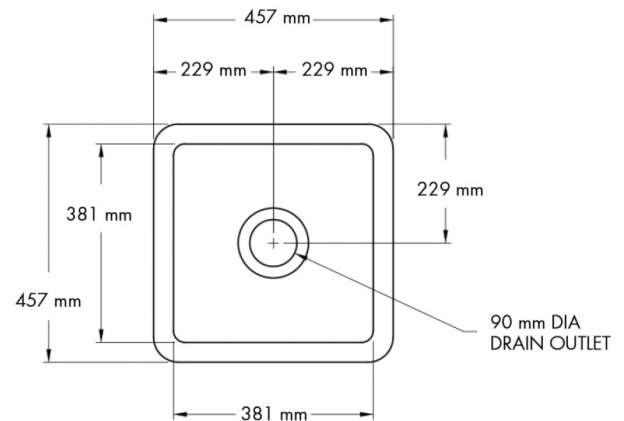

Cuisine 46 x 46 Inset / Undermount Fine Fireclay Sink

Code: CU46FS

TRADITIONAL & HAMPTONS STYLE SPECIALISTS

Specifications

- Material: Fine Fireclay
- Finish: White Gloss
- Waste Outlet Included: 90x50mm Basket Waste
- Mounting options: Inset & Undermount
- Capacity: 28L
- Suitable for use with food waste disposer – we recommend purchase of an extended flange and a model with anti-vibration collar
- Note: Fine Fireclay is a natural product and therefore subject to variations. This should be seen as a quality that adds to its unique natural beauty. Variations +/- 2% to the specifications are common and acceptable and are within industry tolerance. We always recommend the cabinet maker and stone provider has the actual sink with them to measure before making cabinetry or cutting stone. For more information please visit our Installation Care & Warranty page or Contact Us.

Cuisine 68 x 48 Inset / Undermount Fine Fireclay Sink

Code: CU68FS

Specifications

- Material: Fine Fireclay
- Finish: White Gloss
- Waste Outlet Included: 90x50mm Basket Waste
- Mounting options: Inset & Undermount
- Capacity: 46L
- Suitable for use with food waste disposer – we recommend purchase of an extended flange and a model with anti-vibration collar
- Note: Fine Fireclay is a natural product and therefore subject to variations. This should be seen as a quality that adds to its unique natural beauty. Variations +/- 2% to the specifications are common and acceptable and are within industry tolerance. We always recommend the cabinet maker and stone provider has the actual sink with them to measure before making cabinetry or cutting stone. For more information please visit our Installation Care & Warranty page or Contact Us.

Product Options

CU68SSG.: Cuisine 68 x 48 Stainless Steel Grid

CU68FS: Cuisine 68 x 48 Inset / Undermount Fine Fireclay Sink

CU68FS-OF: Cuisine 68 x 48 Inset / Undermount Fine Fireclay Sink with Overflow