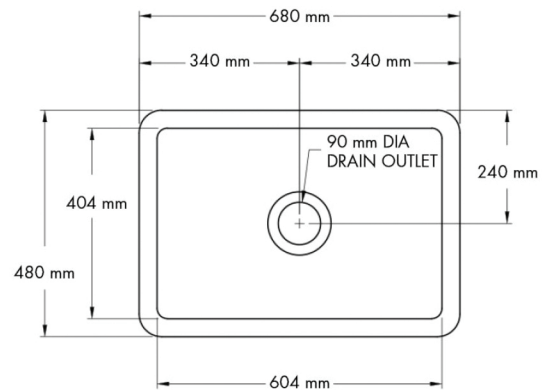

Cuisine 46 x 46 Inset / Undermount Fine Fireclay Sink

Code: CU46FS

TRADITIONAL & HAMPTONS STYLE SPECIALISTS

Specifications

- Material: Fine Fireclay
- Finish: White Gloss
- Waste Outlet Included: 90x50mm Basket Waste
- Mounting options: Inset & Undermount
- Capacity: 28L
- Suitable for use with food waste disposer – we recommend purchase of an extended flange and a model with anti-vibration collar
- Note: Fine Fireclay is a natural product and therefore subject to variations. This should be seen as a quality that adds to its unique natural beauty. Variations +/- 2% to the specifications are common and acceptable and are within industry tolerance. We always recommend the cabinet maker and stone provider has the actual sink with them to measure before making cabinetry or cutting stone. For more information please visit our Installation Care & Warranty page or Contact Us.

Cuisine 68 x 48 Inset / Undermount Fine Fireclay Sink

Code: CU68FS

Specifications

- Material: Fine Fireclay
- Finish: White Gloss
- Waste Outlet Included: 90x50mm Basket Waste
- Mounting options: Inset & Undermount
- Capacity: 46L
- Suitable for use with food waste disposer – we recommend purchase of an extended flange and a model with anti-vibration collar
- Note: Fine Fireclay is a natural product and therefore subject to variations. This should be seen as a quality that adds to its unique natural beauty. Variations +/- 2% to the specifications are common and acceptable and are within industry tolerance. We always recommend the cabinet maker and stone provider has the actual sink with them to measure before making cabinetry or cutting stone. For more information please visit our Installation Care & Warranty page or Contact Us.

Product Options

CU68SSG.: Cuisine 68 x 48 Stainless Steel Grid

CU68FS: Cuisine 68 x 48 Inset / Undermount Fine Fireclay Sink

CU68FS-OF: Cuisine 68 x 48 Inset / Undermount Fine Fireclay Sink with Overflow