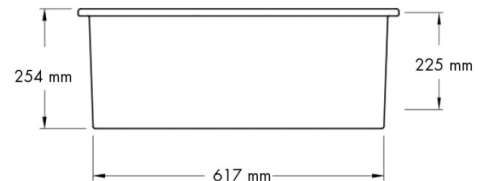

Cuisine 68 x 48 Inset / Undermount Fine Fireclay Sink

Code: CU68FS

Specifications

- Material: Fine Fireclay
- Finish: White Gloss
- Waste Outlet Included: 90x50mm Basket Waste
- Mounting options: Inset & Undermount
- Capacity: 46L
- Suitable for use with food waste disposer – we recommend purchase of an extended flange and a model with anti-vibration collar
- Note: Fine Fireclay is a natural product and therefore subject to variations. This should be seen as a quality that adds to its unique natural beauty. Variations +/- 2% to the specifications are common and acceptable and are within industry tolerance. We always recommend the cabinet maker and stone provider has the actual sink with them to measure before making cabinetry or cutting stone. For more information please visit our Installation Care & Warranty page or Contact Us.