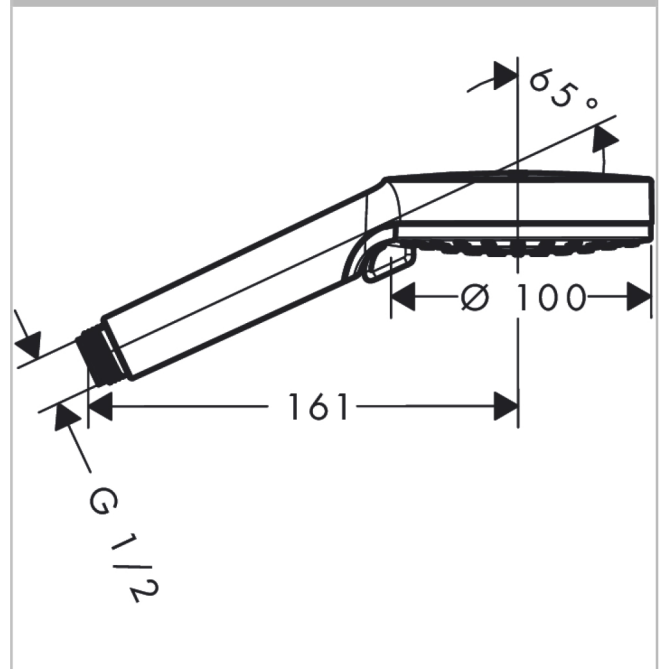

**Crometta**

**Hand shower Vario Green 6 l/min**

Surfaces: **White/Chrome** Article Number: **26336400**

**Description**

**product features**

- shower head size: 100 mm
- spray type: Rain, IntenseRain
- spray type adjustment by turning spray disc
- maximum flow rate at 3 bar: 5,7 l/min
- minimum flow pressure: 1 bar
- plastic
- suitable for continuous flow water heaters
- spray disc surface: easy cleanable plastic spray disc
- scope of supply: hand shower, filter seal, assembly instruction

**Technology**

**Certificates**

**Product image**

**Scale drawing**

**Flowchart**

The consumption was measured in combination with the appropriate fittings (thermostat/mixer/ in-wall valve) to reflect actual application in practice.