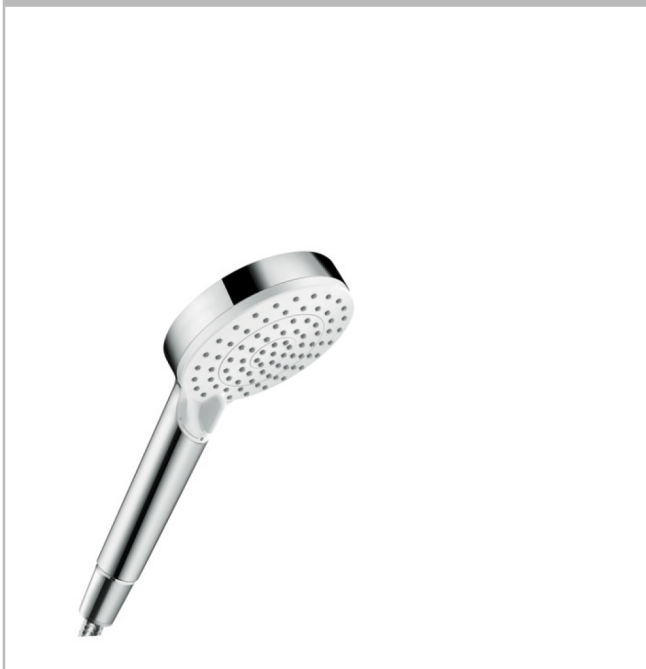

Crometta

Hand shower Vario Green 6 l/min

Surfaces: **White/Chrome** Article Number: **26336400**

Description

product features

- shower head size: 100 mm
- spray type: Rain, IntenseRain
- spray type adjustment by turning spray disc
- maximum flow rate at 3 bar: 5,7 l/min
- minimum flow pressure: 1 bar
- plastic
- suitable for continuous flow water heaters
- spray disc surface: easy cleanable plastic spray disc
- scope of supply: hand shower, filter seal, assembly instruction

Technology

Certificates

Product image