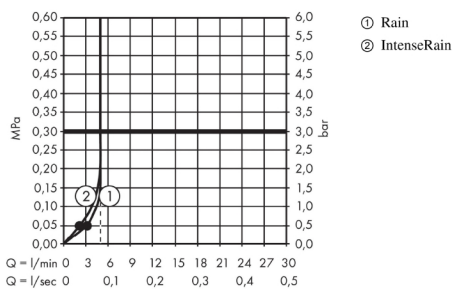

**Crometta**

**Hand shower Vario Green 6 l/min**

Surfaces: **White/Chrome** Article Number: **26336400**

**Description**

**product features**

- shower head size: 100 mm
- spray type: Rain, IntenseRain
- spray type adjustment by turning spray disc
- maximum flow rate at 3 bar: 5,7 l/min
- minimum flow pressure: 1 bar
- plastic
- suitable for continuous flow water heaters
- spray disc surface: easy cleanable plastic spray disc
- scope of supply: hand shower, filter seal, assembly instruction

**Technology**

**Certificates**

**Product image**

**Scale drawing**

**Flowchart**

The consumption was measured in combination with the appropriate fittings (thermostat/mixer/ in-wall valve) to reflect actual application in practice.