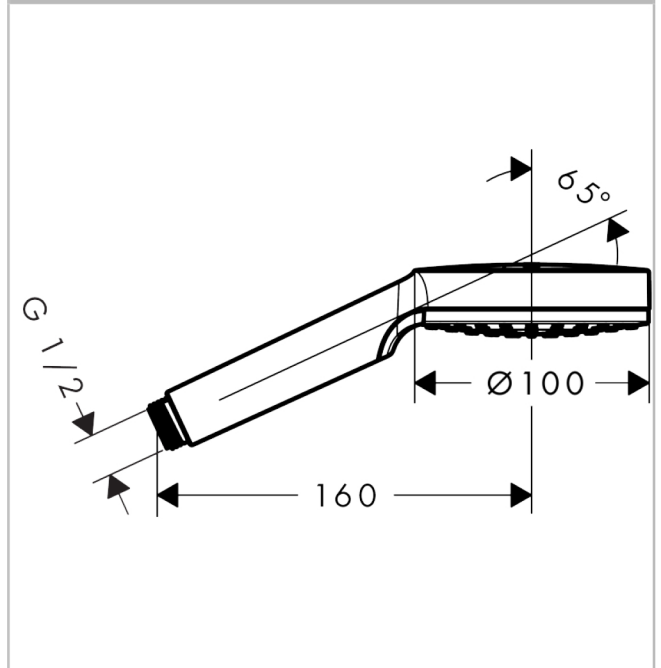

Crometta
Hand shower 1jet Green 6 l/min
 Surfaces: **White/Chrome** Article Number: **26334400**

Description

product features

- shower head size: 100 mm
- spray type: Rain
- maximum flow rate at 3 bar: 5,7 l/min
- minimum flow pressure: 1 bar
- plastic
- suitable for continuous flow water heaters
- spray disc surface: easy cleanable plastic spray disc
- scope of supply: hand shower, filter seal, assembly instruction

Technology

Certificates

Product image

Scale drawing

Flowchart

The consumption was measured in combination with the appropriate fittings (thermostat/mixer/ in-wall valve) to reflect actual application in practice.