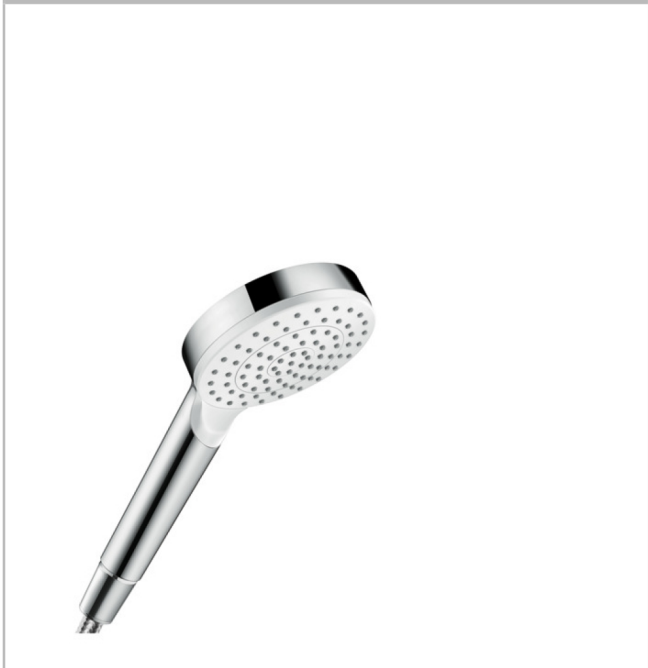

Crometta
Hand shower 1jet Green 6 l/min
 Surfaces: **White/Chrome** Article Number: **26334400**

Description

product features

- shower head size: 100 mm
- spray type: Rain
- maximum flow rate at 3 bar: 5,7 l/min
- minimum flow pressure: 1 bar
- plastic
- suitable for continuous flow water heaters
- spray disc surface: easy cleanable plastic spray disc
- scope of supply: hand shower, filter seal, assembly instruction

Technology

Certificates

Product image

Scale drawing

Flowchart

The consumption was measured in combination with the appropriate fittings (thermostat/mixer/ in-wall valve) to reflect actual application in practice.