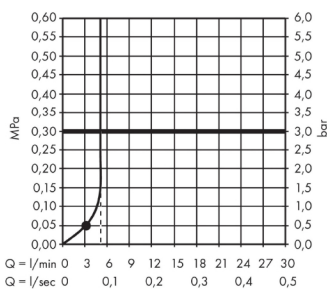

Crometta
Hand shower 1jet Green 6 l/min
 Surfaces: **White/Chrome** Article Number: **26334400**

Description

product features

- shower head size: 100 mm
- spray type: Rain
- maximum flow rate at 3 bar: 5,7 l/min
- minimum flow pressure: 1 bar
- plastic
- suitable for continuous flow water heaters
- spray disc surface: easy cleanable plastic spray disc
- scope of supply: hand shower, filter seal, assembly instruction

Technology

Certificates

Product image

Scale drawing

Flowchart

The consumption was measured in combination with the appropriate fittings (thermostat/mixer/ in-wall valve) to reflect actual application in practice.