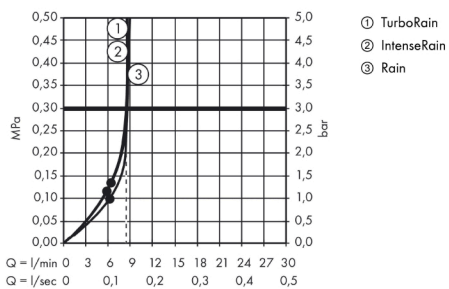

Croma Select S
Shower set Vario EcoSmart 9 l/min with shower bar 65 cm
 Surfaces: **White/Chrome** Article Number: **26563400**

Description

product features

- consists of: hand shower, shower bar, shower hose, slider
- shower head size: 110 mm
- spray type: Rain, TurboRain, IntenseRain
- convenient diversion via Select button
- slide inclination angle adjustable by 2 steps
- maximum flow rate at 3 bar: 9 l/min
- minimum flow pressure: 1,2 bar
- profile stand pipe: round
- wall supports of plastic
- scope of supply: shower set, filter seal, mounting material, assembly instruction

Technology

Certificates

Product image

Scale drawing

Flowchart

The consumption was measured in combination with the appropriate fittings (thermostat/mixer/in-wall valve) to reflect actual application in practice.

Croma Select S
Shower set Vario EcoSmart 9 l/min with shower bar 65 cm
 Surfaces: **White/Chrome** Article Number: **26563400**

Installation examples