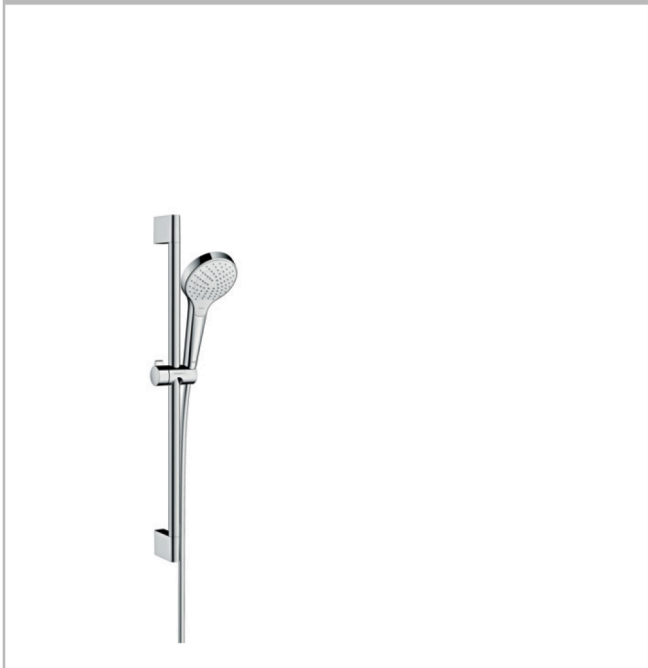

Croma Select S
Shower set Vario EcoSmart 9 l/min with shower bar 65 cm
 Surfaces: **White/Chrome** Article Number: **26563400**

Description

product features

- consists of: hand shower, shower bar, shower hose, slider
- shower head size: 110 mm
- spray type: Rain, TurboRain, IntenseRain
- convenient diversion via Select button
- slide inclination angle adjustable by 2 steps
- maximum flow rate at 3 bar: 9 l/min
- minimum flow pressure: 1,2 bar
- profile stand pipe: round
- wall supports of plastic
- scope of supply: shower set, filter seal, mounting material, assembly instruction

Technology

Certificates

Product image

Scale drawing

Flowchart

The consumption was measured in combination with the appropriate fittings (thermostat/mixer/in-wall valve) to reflect actual application in practice.

Croma Select S
Shower set Vario EcoSmart 9 l/min with shower bar 65 cm
 Surfaces: **White/Chrome** Article Number: **26563400**

Installation examples