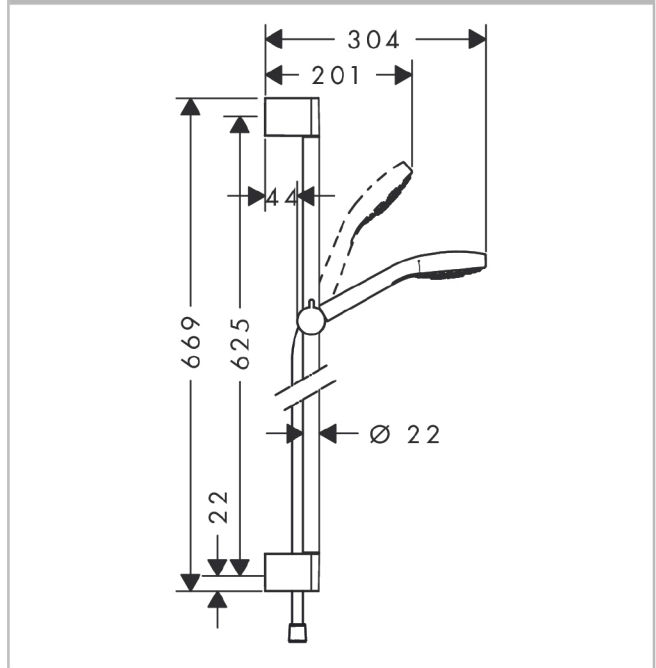

Croma Select S
Shower set Vario EcoSmart 9 l/min with shower bar 65 cm
 Surfaces: **White/Chrome** Article Number: **26563400**

Description

product features

- consists of: hand shower, shower bar, shower hose, slider
- shower head size: 110 mm
- spray type: Rain, TurboRain, IntenseRain
- convenient diversion via Select button
- slide inclination angle adjustable by 2 steps
- maximum flow rate at 3 bar: 9 l/min
- minimum flow pressure: 1,2 bar
- profile stand pipe: round
- wall supports of plastic
- scope of supply: shower set, filter seal, mounting material, assembly instruction

Technology

Certificates

Product image

Scale drawing

Flowchart

The consumption was measured in combination with the appropriate fittings (thermostat/mixer/in-wall valve) to reflect actual application in practice.

Croma Select S
Shower set Vario EcoSmart 9 l/min with shower bar 65 cm
 Surfaces: **White/Chrome** Article Number: **26563400**

Installation examples