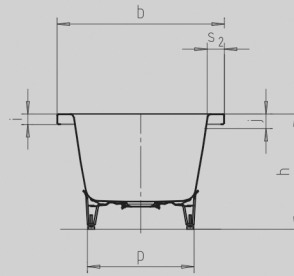

# CONODUO

- straightlined, purist design
- enamelled waste cover and overflow knob integrated in the bath design
- bathing with a friend: two identical back rests and centrally positioned waste
- classic four-cornered model
- designed by Sottsass Associati
- made of Kaldewei steel enamel 3.5 mm
- **30 YEAR WARRANTY**

EASY CLEAN

Model No.		732	733	734	735
External length	a	1700	1800	1900	2000 mm
External width	b	750	800	900	1000 mm
Depth	c	445	445	445	445 mm
Internal length (top)	d	1540	1640	1740	1800 mm
<b>Internal length (bottom)</b>	<b>e</b>	<b>1080</b>	<b>1180</b>	<b>1280</b>	<b>1340 mm</b>
Internal width (top)	f	590	640	740	800 mm
Internal width (bottom)	g	470	520	620	680 mm
Height with feet	h	565-600	555-590	555-590	555-590 mm
Height of rim	i	50	50	50	50 mm
Distance top edge to centre of overflow hole	j	70	70	70	70 mm
Distance bath edge to centre of drain hole	k	850	900	950	1000 mm
Diameter of overflow hole	l	52	52	52	52 mm
Diameter of drain hole	m	90	90	90	90 mm
Distance foot end of bath edge to centre of foot	n	555	555	570	620 mm
Distance between the feet	o	590	690	760	760 mm
Max. width of feet	p	445	515	610	675 mm
Width of rim (foot end; lengthwise)	s <sub>1</sub> ; s <sub>2</sub>	80; 80	80; 80	80; 80	100; 100 mm
Distance between centre holes	u	285	310	360	390 mm
Water volume** in litres		122	159	220	260
Weight of the enamelled bath in kg		52	57	66	75
Anti-slip		356 x 356	404 x 404	500 x 500	500 x 500 mm
Full anti-slip		788 x 356	884 x 404	980 x 500	980 x 500 mm

Subject to technical alterations, tolerances and errors. Similar illustration.

\*\* 70 litres displacement on average.

**KALDEWEI**