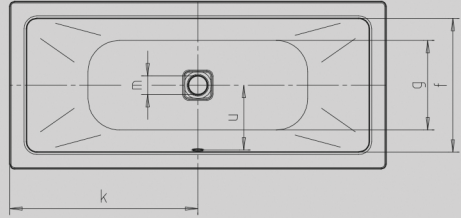

# CONODUO

- straightlined, purist design
- enamelled waste cover and overflow knob integrated in the bath design
- bathing with a friend: two identical back rests and centrally positioned waste
- classic four-cornered model
- designed by Sottsass Associati
- made of Kaldewei steel enamel 3.5 mm
- **30 YEAR WARRANTY**

EASY CLEAN

Model No.		732	733	734	735
External length	a	1700	1800	1900	2000 mm
External width	b	750	800	900	1000 mm
Depth	c	445	445	445	445 mm
Internal length (top)	d	1540	1640	1740	1800 mm
<b>Internal length (bottom)</b>	<b>e</b>	<b>1080</b>	<b>1180</b>	<b>1280</b>	<b>1340 mm</b>
Internal width (top)	f	590	640	740	800 mm
Internal width (bottom)	g	470	520	620	680 mm
Height with feet	h	565-600	555-590	555-590	555-590 mm
Height of rim	i	50	50	50	50 mm
Distance top edge to centre of overflow hole	j	70	70	70	70 mm
Distance bath edge to centre of drain hole	k	850	900	950	1000 mm
Diameter of overflow hole	l	52	52	52	52 mm
Diameter of drain hole	m	90	90	90	90 mm
Distance foot end of bath edge to centre of foot	n	555	555	570	620 mm
Distance between the feet	o	590	690	760	760 mm
Max. width of feet	p	445	515	610	675 mm
Width of rim (foot end; lengthwise)	s <sub>1</sub> ; s <sub>2</sub>	80; 80	80; 80	80; 80	100; 100 mm
Distance between centre holes	u	285	310	360	390 mm
Water volume** in litres		122	159	220	260
Weight of the enamelled bath in kg		52	57	66	75
Anti-slip		356 x 356	404 x 404	500 x 500	500 x 500 mm
Full anti-slip		788 x 356	884 x 404	980 x 500	980 x 500 mm

Subject to technical alterations, tolerances and errors. Similar illustration.

\*\* 70 litres displacement on average.

**KALDEWEI**