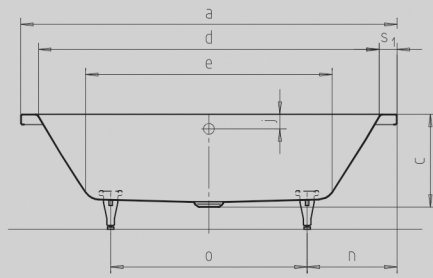

# CONODUO

- straightlined, purist design
- enamelled waste cover and overflow knob integrated in the bath design
- bathing with a friend: two identical back rests and centrally positioned waste
- classic four-cornered model
- designed by Sottsass Associati
- made of Kaldewei steel enamel 3.5 mm
- **30 YEAR WARRANTY**

EASY CLEAN

Model No.		732	733	734	735
External length	a	1700	1800	1900	2000 mm
External width	b	750	800	900	1000 mm
Depth	c	445	445	445	445 mm
Internal length (top)	d	1540	1640	1740	1800 mm
<b>Internal length (bottom)</b>	<b>e</b>	<b>1080</b>	<b>1180</b>	<b>1280</b>	<b>1340 mm</b>
Internal width (top)	f	590	640	740	800 mm
Internal width (bottom)	g	470	520	620	680 mm
Height with feet	h	565-600	555-590	555-590	555-590 mm
Height of rim	i	50	50	50	50 mm
Distance top edge to centre of overflow hole	j	70	70	70	70 mm
Distance bath edge to centre of drain hole	k	850	900	950	1000 mm
Diameter of overflow hole	l	52	52	52	52 mm
Diameter of drain hole	m	90	90	90	90 mm
Distance foot end of bath edge to centre of foot	n	555	555	570	620 mm
Distance between the feet	o	590	690	760	760 mm
Max. width of feet	p	445	515	610	675 mm
Width of rim (foot end; lengthwise)	s <sub>1</sub> ; s <sub>2</sub>	80; 80	80; 80	80; 80	100; 100 mm
Distance between centre holes	u	285	310	360	390 mm
Water volume** in litres		122	159	220	260
Weight of the enamelled bath in kg		52	57	66	75
Anti-slip		356 x 356	404 x 404	500 x 500	500 x 500 mm
Full anti-slip		788 x 356	884 x 404	980 x 500	980 x 500 mm

Subject to technical alterations, tolerances and errors. Similar illustration.

\*\* 70 litres displacement on average.

**KALDEWEI**