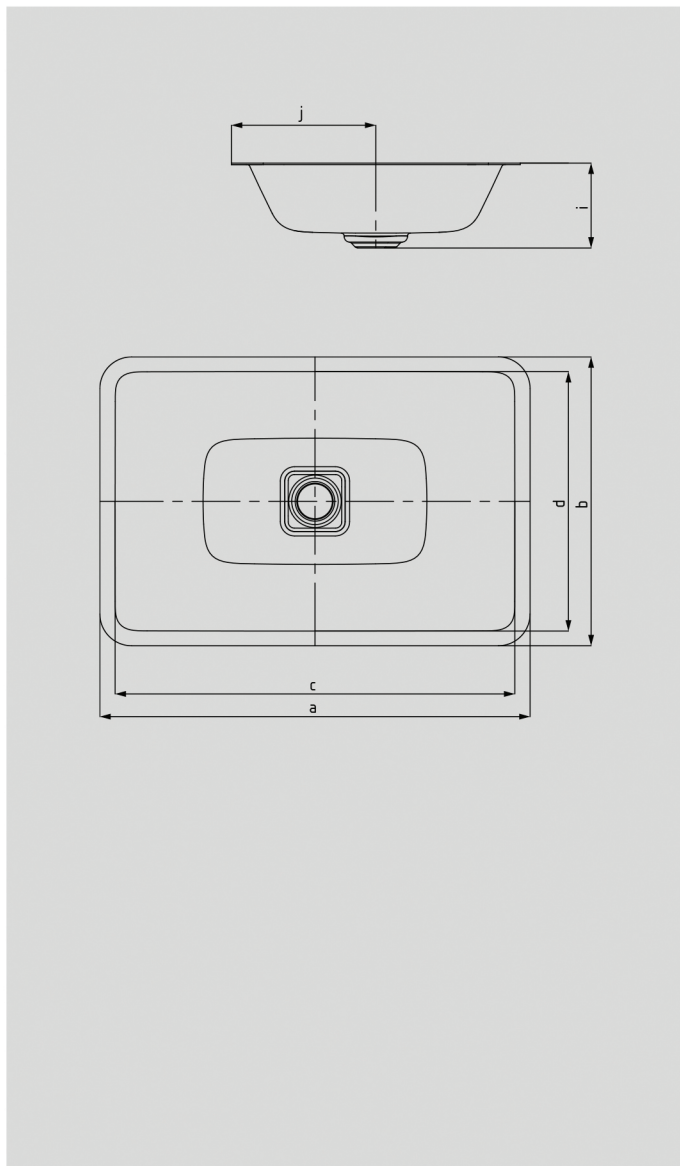

CONO UNDERCOUNTER WASHBASIN

- washbasin with premium character exudes elegance and harmony
- optimally integrated enamelled waste accentuates the underlying geometry of the washbasin
- perfectly complements the CONO range

		inch	mm	inch	mm	inch	mm
Model No.		3078	3078	3087	3087	3088	3088
External length	a	18.46	469	22.40	569	34.21	869
External width	b	15.00	381	15.00	381	15.00	381
Internal length	c	17.01	432	20.94	532	32.76	832
Internal width	d	13.70	348	13.70	348	13.70	348
Distance basin surface to bottom edge of waste hole	i	4.41	112	4.41	112	4.41	112
Distance rear edge to centre of waste hole	j	7.52	191	7.52	191	7.52	191
Weight of the enamelled washbasin in lbs		9.94		14.2		20.44	