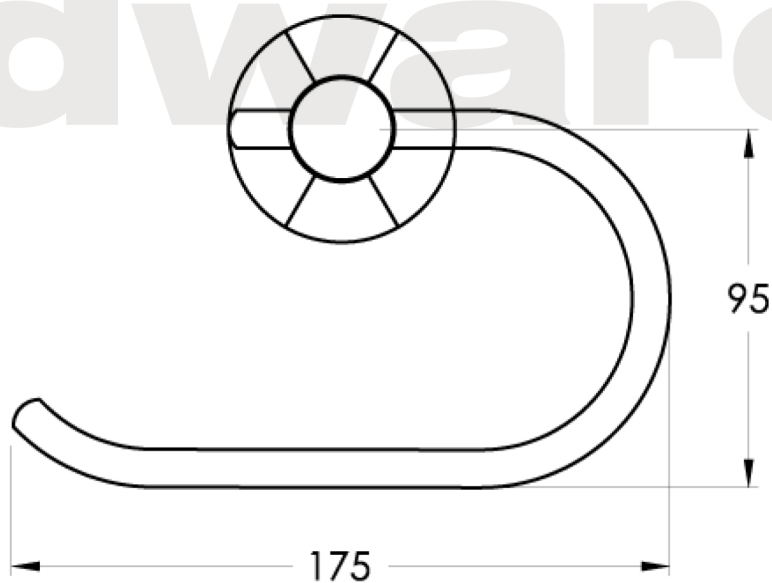

Brodware

Just
BATHROOMWARE

CLASSIQUE

XX Indicates finish
Manufacturing engineers of quality commercial and residential fittings
Dimensions subjects to change without notice. All dimensions are approximate
Copyright © Brodware Industries 2013. www.brodware.com.au