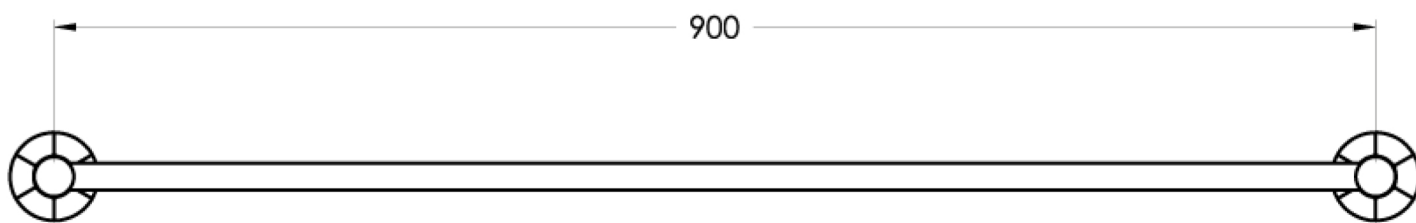

Just
BATHROOMWARE

CLASSIQUE

1.8755.90.0.XX

XX Indicates finish
Manufacturing engineers of quality commercial and residential fittings
Dimensions subjects to change without notice. All dimensions are approximate
Copyright © Brodware Industries 2013. www.brodware.com.au

Brodware^{TM}