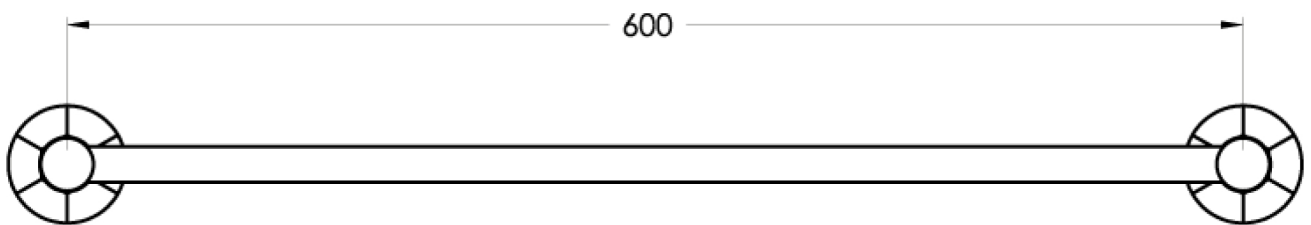

Brodware

Just
BATHROOMWARE

CLASSIQUE

1.8755.60.0.XX

XX Indicates finish
Manufacturing engineers of quality commercial and residential fittings
Dimensions subjects to change without notice. All dimensions are approximate
Copyright © Brodware Industries 2013. www.brodware.com.au