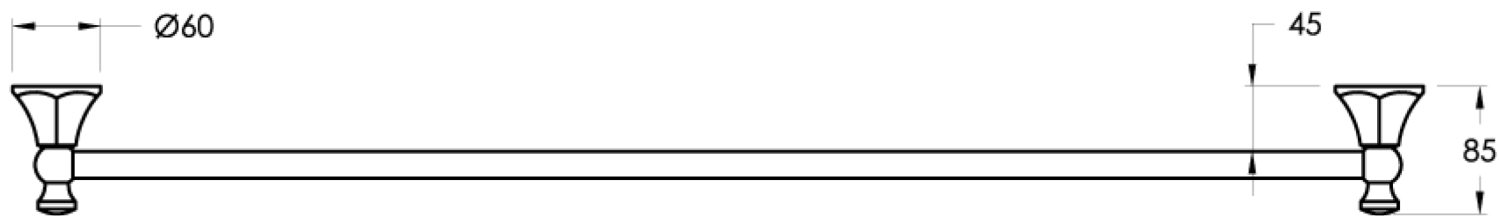

Brodware

Just
BATHROOMWARE

CLASSIQUE

1.8755.90.0.XX

XX Indicates finish
Manufacturing engineers of quality commercial and residential fittings
Dimensions subjects to change without notice. All dimensions are approximate
Copyright © Brodware Industries 2013. www.brodware.com.au

Brodware^{TM}