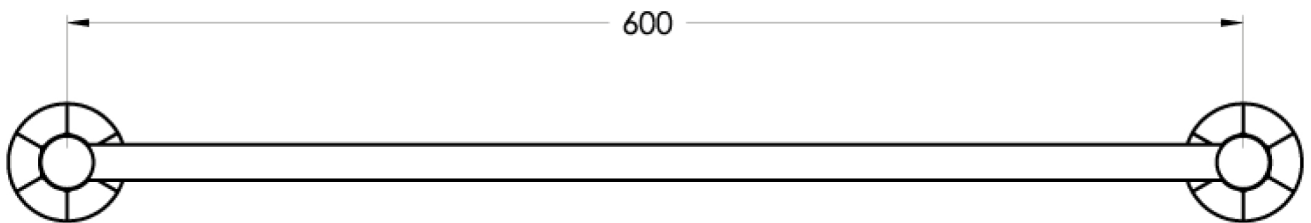

Brodware

Just
BATHROOMWARE

CLASSIQUE

1.8755.60.0.XX

XX Indicates finish
Manufacturing engineers of quality commercial and residential fittings
Dimensions subjects to change without notice. All dimensions are approximate
Copyright © Brodware Industries 2013. www.brodware.com.au

Brodware^{TM}