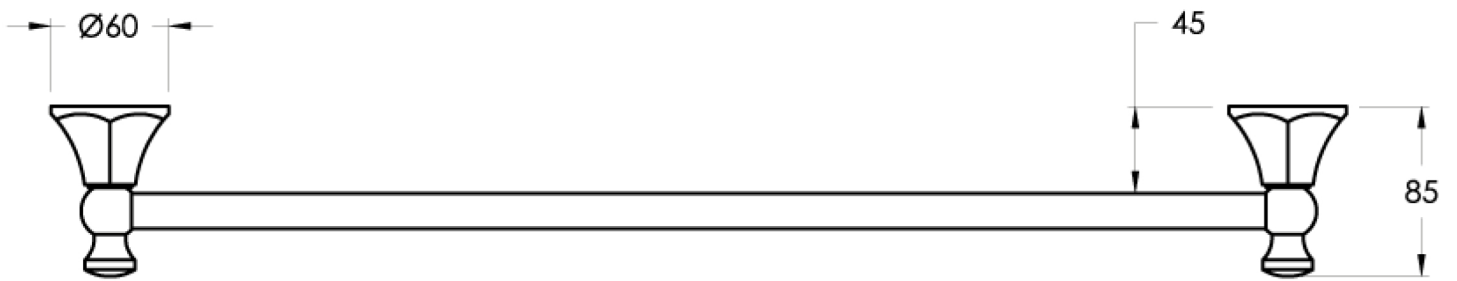

Brodware

Just
BATHROOMWARE

CLASSIQUE

1.8755.60.0.XX

XX Indicates finish
Manufacturing engineers of quality commercial and residential fittings
Dimensions subjects to change without notice. All dimensions are approximate
Copyright © Brodware Industries 2013. www.brodware.com.au

Brodware^{TM}