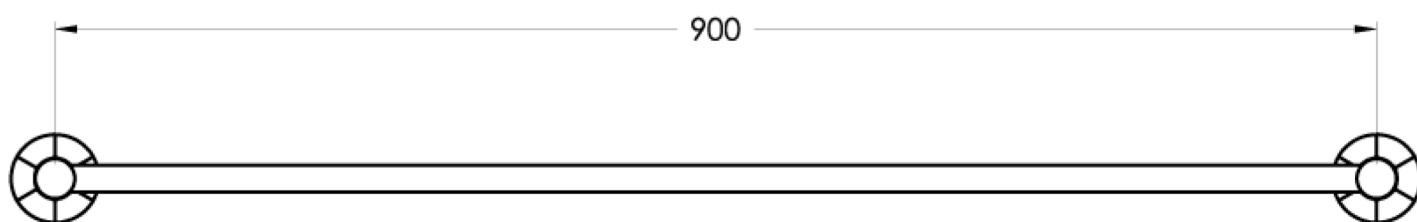

Just
BATHROOMWARE

CLASSIQUE

1.8755.90.0.XX

XX Indicates finish
Manufacturing engineers of quality commercial and residential fittings
Dimensions subjects to change without notice. All dimensions are approximate
Copyright © Brodware Industries 2013. www.brodware.com.au

Brodware^{TM}