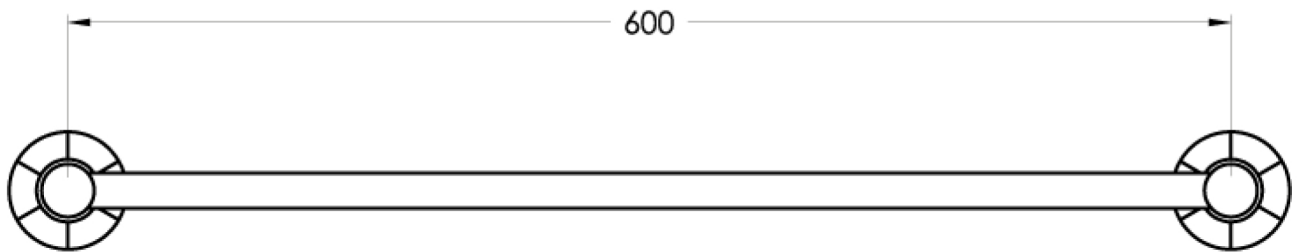

Brodware

Just
BATHROOMWARE

CLASSIQUE

1.8757.60.0.XX

XX Indicates finish
Manufacturing engineers of quality commercial and residential fittings
Dimensions subjects to change without notice. All dimensions are approximate
Copyright © Brodware Industries 2013. www.brodware.com.au