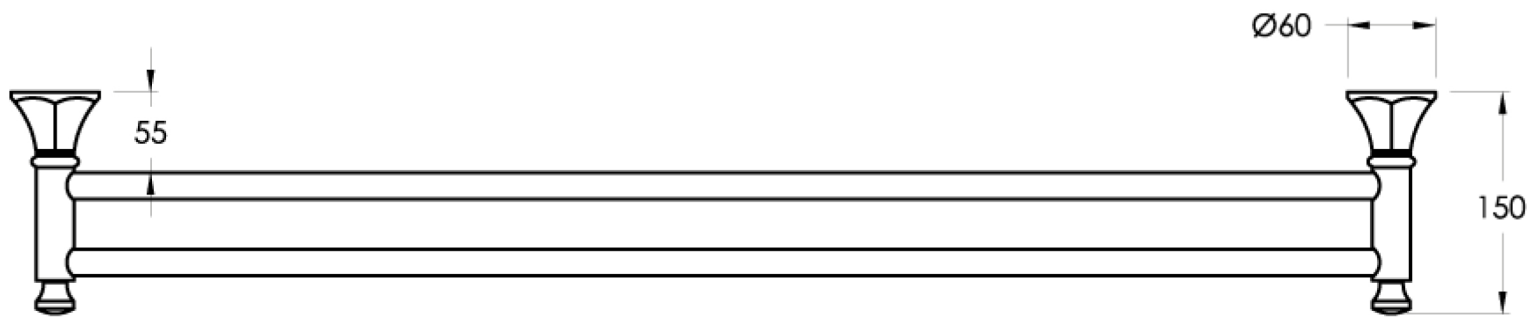

Brodware

Just
BATHROOMWARE

CLASSIQUE

1.8757.90.0.XX

XX Indicates finish
Manufacturing engineers of quality commercial and residential fittings
Dimensions subjects to change without notice. All dimensions are approximate
Copyright © Brodware Industries 2013. www.brodware.com.au

Brodware^{TM}