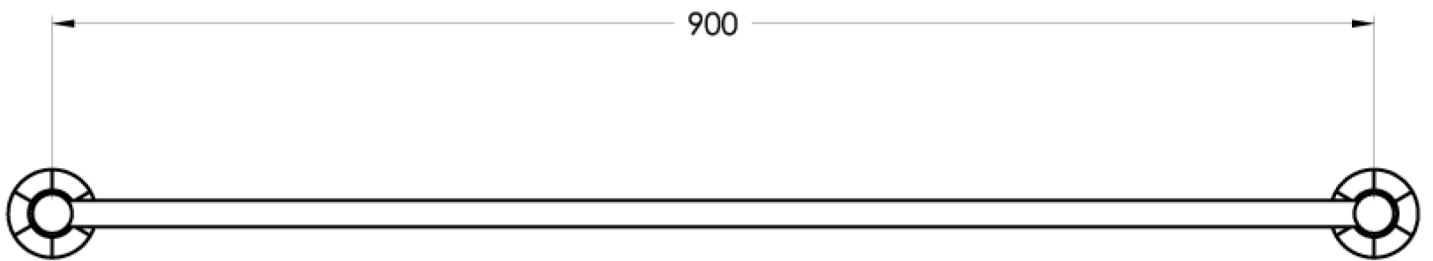

Just
BATHROOMWARE

CLASSIQUE

1.8757.90.0.XX

XX Indicates finish
Manufacturing engineers of quality commercial and residential fittings
Dimensions subjects to change without notice. All dimensions are approximate
Copyright © Brodware Industries 2013. www.brodware.com.au

Brodware^{TM}