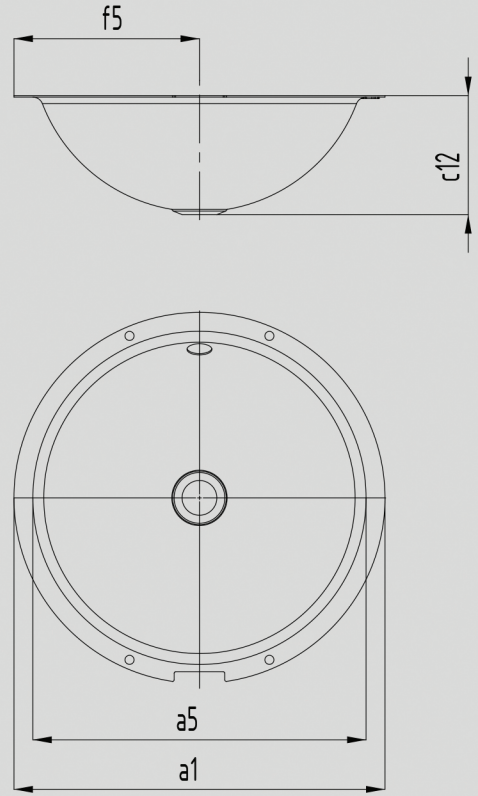

CLASSIC UNDERCOUNTER WASHBASIN

- elegant and timeless design
- flowing interior shape allows simple and effective unity with your chosen vanity unit or console
- maximised space is achieved for your bathroom accessories & fittings
- perfect match with CLASSIC range
- made of KALDEWEI steel enamel

Similar illustrations

Model No.		NEW 3183	NEW 3182
External length	a1	405	464,5 mm
Internal length	a5	360	420 mm
Distance basin surface to bottom edge of waste hole	c12	137	157 mm
Distance outer edge to centre of waste hole	f5	202,5	232,2 mm
Weight of the enamelled washbasin in kg		5,76	7,26