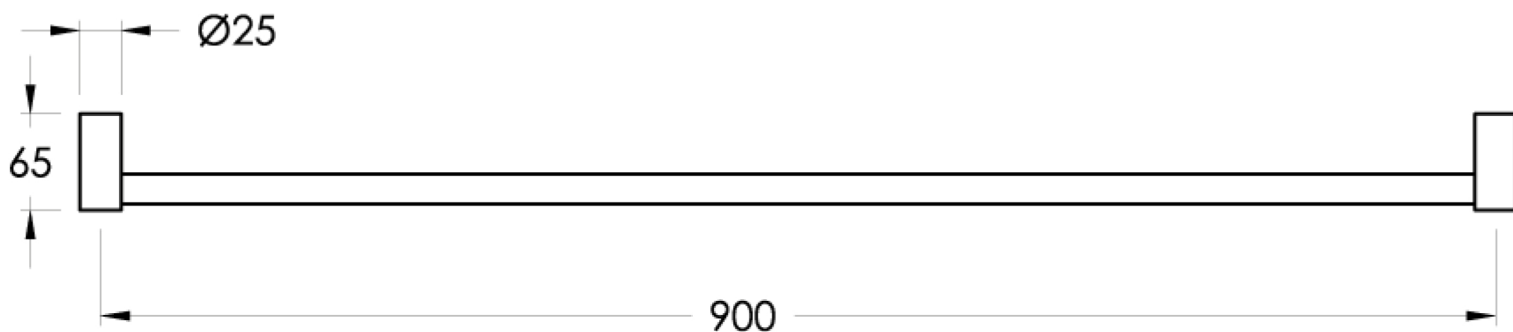

Brodware

Just
BATHROOMWARE

CITY STIK

1.9955.90.0.XX

XX Indicates finish
Manufacturing engineers of quality commercial and residential fittings
Dimensions subjects to change without notice. All dimensions are approximate
Copyright © Brodware Industries 2013. www.brodware.com.au

Brodware™