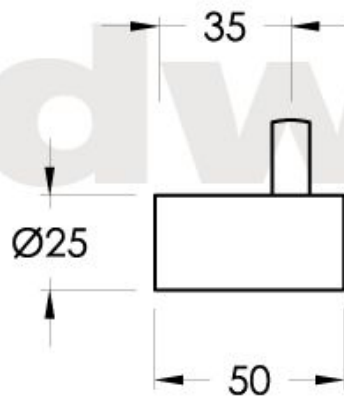

Brodware

Just
BATHROOMWARE

CITY STIK

1.9963.00.0.XX

XX Indicates finish
Manufacturing engineers of quality commercial and residential fittings
Dimensions subjects to change without notice. All dimensions are approximate
Copyright © Brodware Industries 2013. www.brodware.com.au