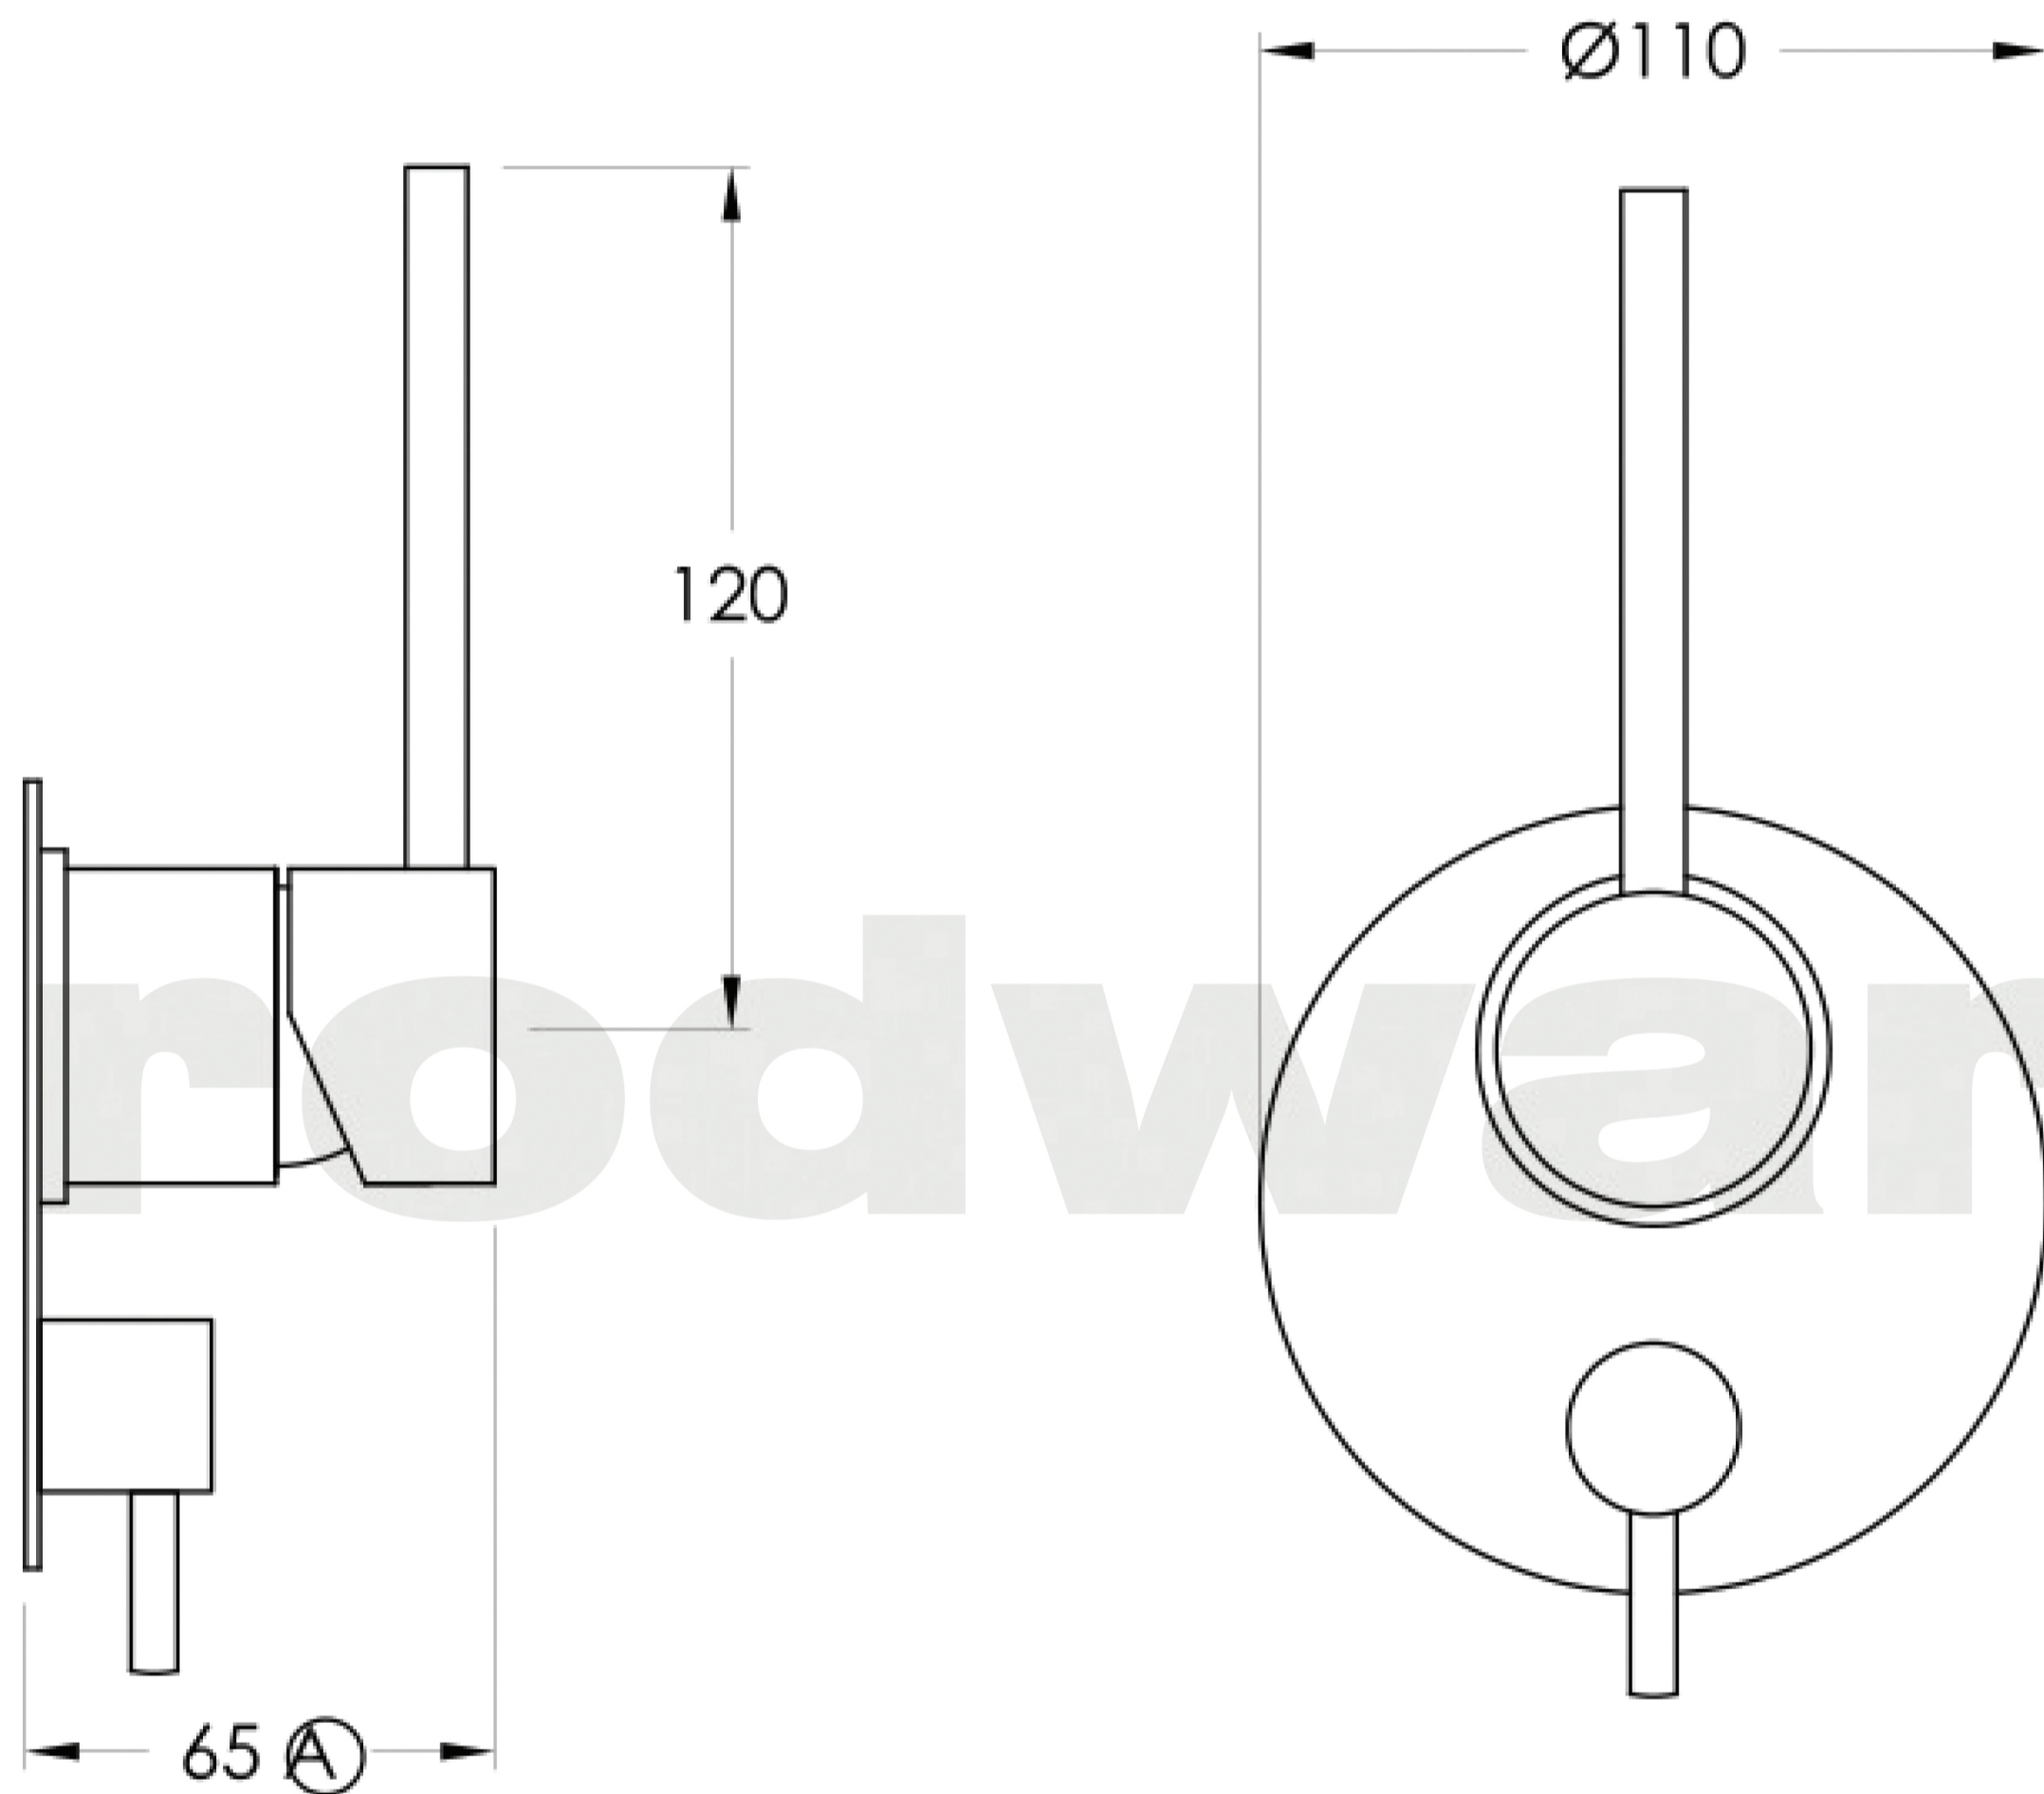

Brodware

Ⓐ Approximate distance

CITY STIK

1.9948.05.0.XX

XX Indicates finish
Manufacturing engineers of quality commercial and residential fittings
Dimensions subjects to change without notice. All dimensions are approximate
Copyright © Brodware Pty Ltd 2018. www.brodware.com

Brodware

Ⓐ Approximate distance

CITY STIK

1.9948.35.0.XX

XX Indicates finish
Manufacturing engineers of quality commercial and residential fittings
Dimensions subjects to change without notice. All dimensions are approximate
Copyright © Brodware Pty Ltd 2018. www.brodware.com