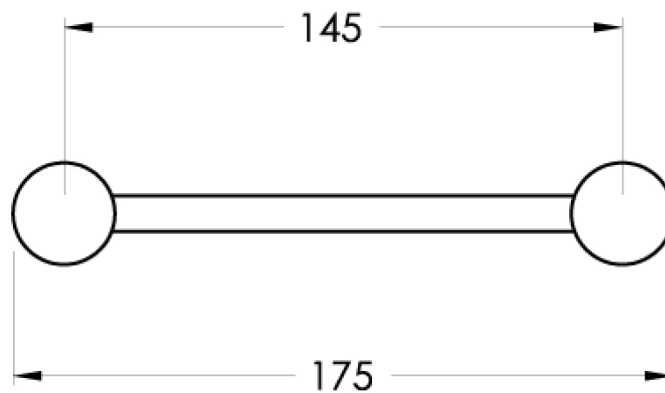

Brodware

Just
BATHROOMWARE

CITY STIK

1.9952.02.0.XX

XX Indicates finish
 Manufacturing engineers of quality commercial and residential fittings
 Dimensions subjects to change without notice. All dimensions are approximate
 Copyright © Brodware Industries 2013. www.brodware.com.au