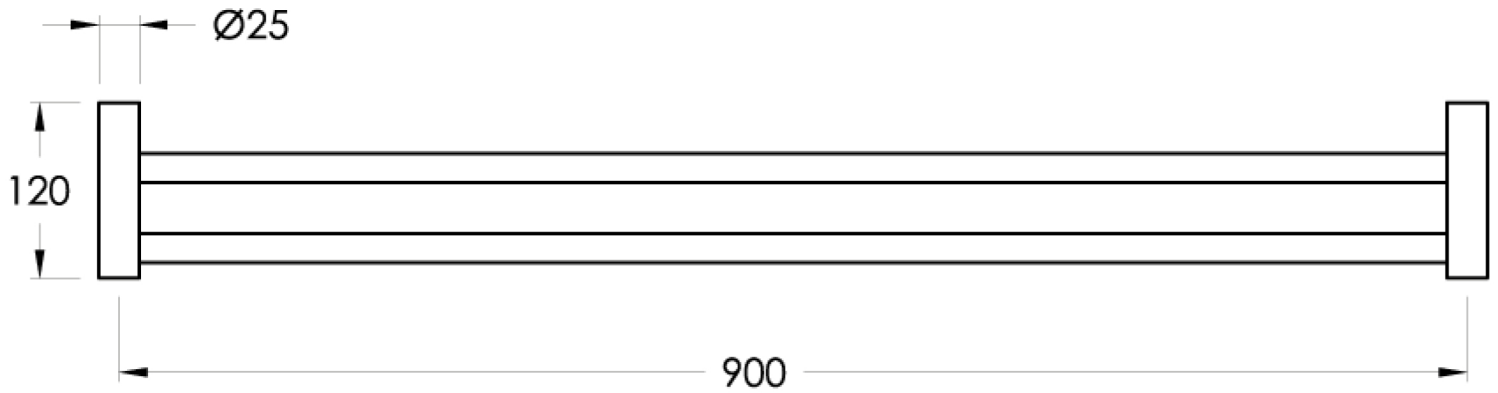

Brodware

Just
BATHROOMWARE

CITY STIK

1.9957.90.0.XX

XX Indicates finish
Manufacturing engineers of quality commercial and residential fittings
Dimensions subjects to change without notice. All dimensions are approximate
Copyright © Brodware Industries 2013. www.brodware.com.au

Brodware^{TM}