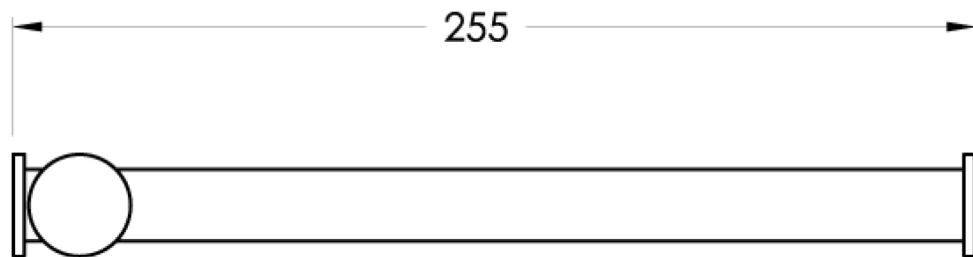

# Brodware

*Just*  
BATHROOMWARE

**CITY STIK**

**1.9961.03.0.XX**

XX Indicates finish  
Manufacturing engineers of quality commercial and residential fittings  
Dimensions subjects to change without notice. All dimensions are approximate  
Copyright © Brodware Industries 2013. [www.brodware.com.au](http://www.brodware.com.au)