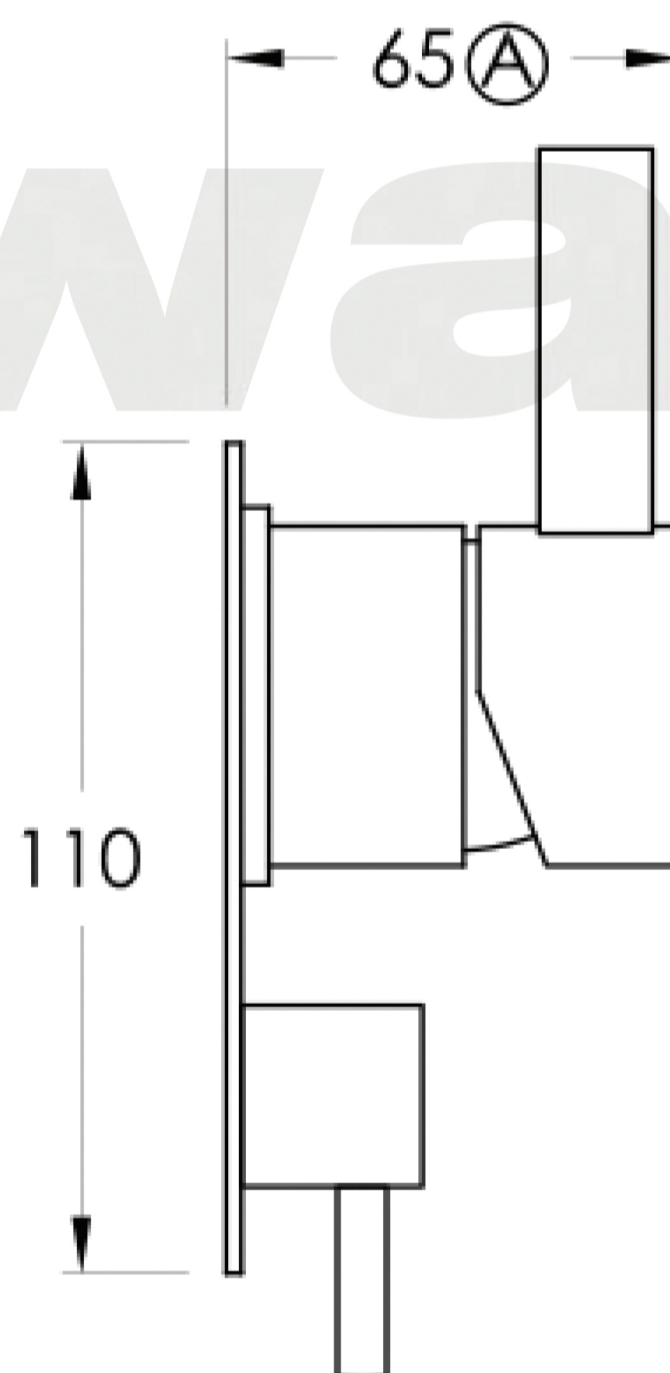

Brodware

Ⓐ Approximate distance

CITY QUE

1.9848.05.0.XX

XX Indicates finish
Manufacturing engineers of quality commercial and residential fittings
Dimensions subjects to change without notice. All dimensions are approximate
Copyright © Brodware Pty Ltd 2018. www.brodware.com