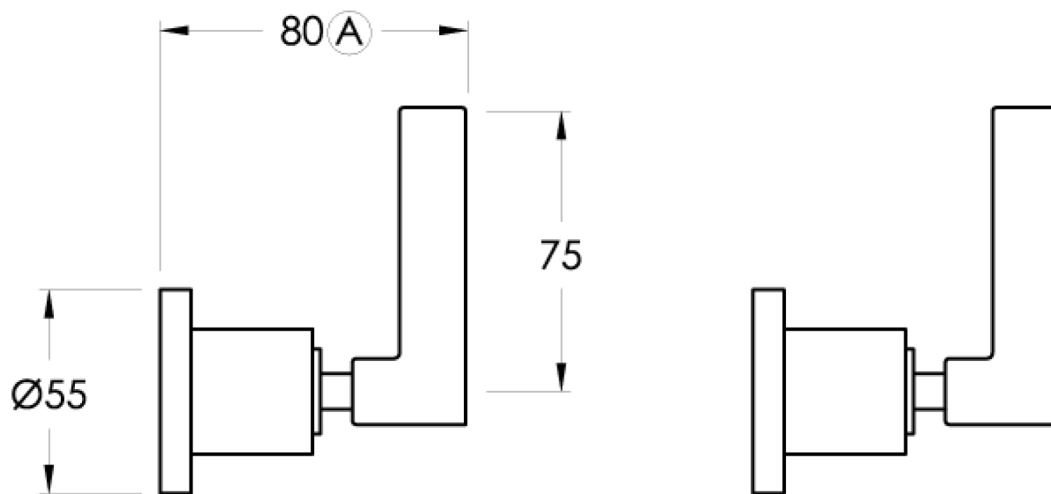

BrodwareTM

Brodware

Ⓐ Approximate distance

Just
BATHROOMWARE

CITY PLUS

1.9749.00.3.XX

XX Indicates finish
 Manufacturing engineers of quality commercial and residential fittings
 Dimensions subjects to change without notice. All dimensions are approximate
 Copyright © Brodware Industries 2013. www.brodware.com.au

BrodwareTM

Brodware

Ⓐ Approximate distance

CITY PLUS

1.9749.00.7.XX

XX Indicates finish
 Manufacturing engineers of quality commercial and residential fittings
 Dimensions subjects to change without notice. All dimensions are approximate
 Copyright © Brodware Industries 2013. www.brodware.com.au