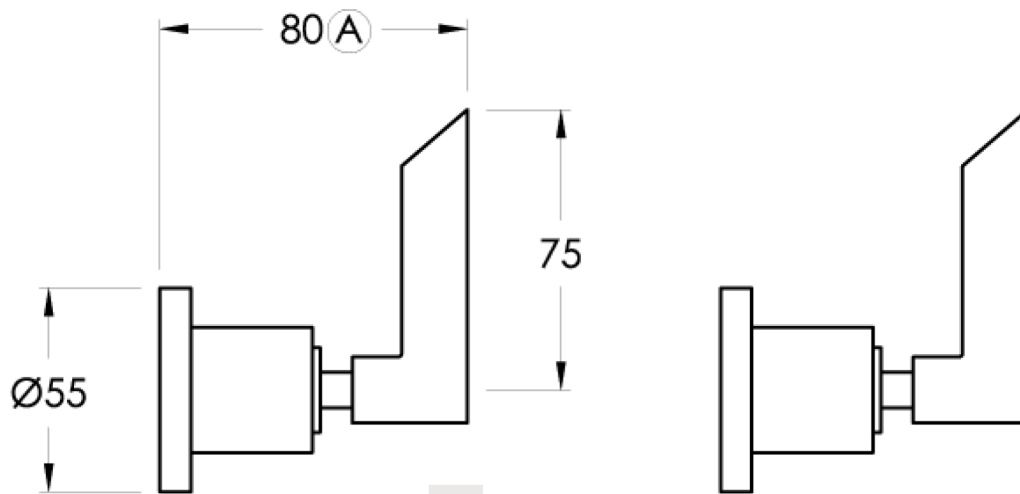

Brodware

Ⓐ Approximate distance

Just
BATHROOMWARE

CITY PLUS

1.9749.00.2.XX

XX Indicates finish
 Manufacturing engineers of quality commercial and residential fittings
 Dimensions subjects to change without notice. All dimensions are approximate
 Copyright © Brodware Industries 2013. www.brodware.com.au

BrodwareTM

Brodware

Ⓐ Approximate distance

Just
BATHROOMWARE

CITY PLUS

1.9749.00.3.XX

XX Indicates finish
 Manufacturing engineers of quality commercial and residential fittings
 Dimensions subjects to change without notice. All dimensions are approximate
 Copyright © Brodware Industries 2013. www.brodware.com.au