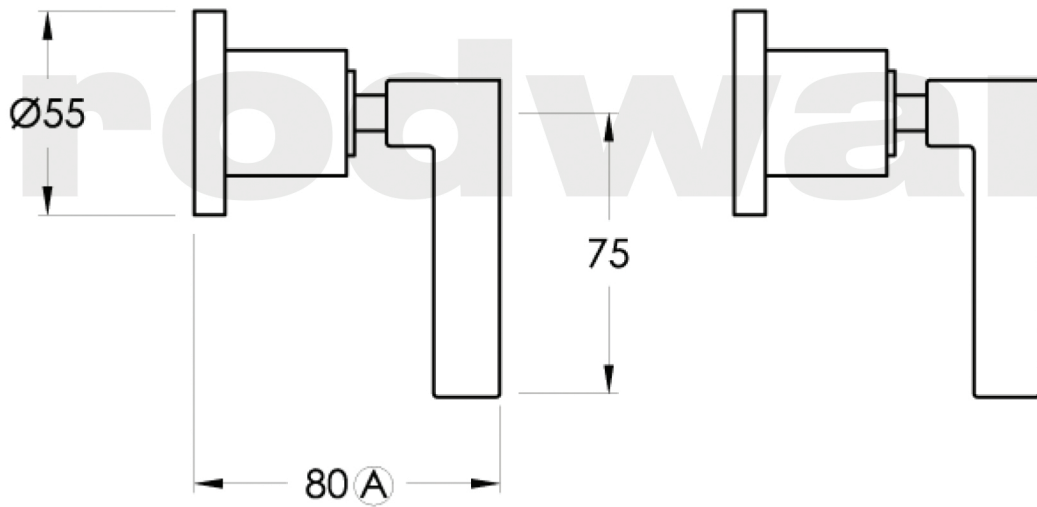

Ⓐ Approximate distance

CITY PLUS

1.9706.00.2.XX

XX Indicates finish
 Manufacturing engineers of quality commercial and residential fittings
 Dimensions subjects to change without notice. All dimensions are approximate
 Copyright © Brodware Industries 2013. www.brodware.com.au

Brodware™

CITY PLUS

1.9706.00.3.XX

XX Indicates finish

Ⓐ Approximate distance

Dimensions subject to change without notice. All dimensions are approximate.

Copyright © Brodware Industries 2013. www.brodware.com.au

Ⓐ Approximate distance

CITY PLUS

1.9706.00.7.XX

XX Indicates finish
 Manufacturing engineers of quality commercial and residential fittings
 Dimensions subjects to change without notice. All dimensions are approximate
 Copyright © Brodware Industries 2013. www.brodware.com.au