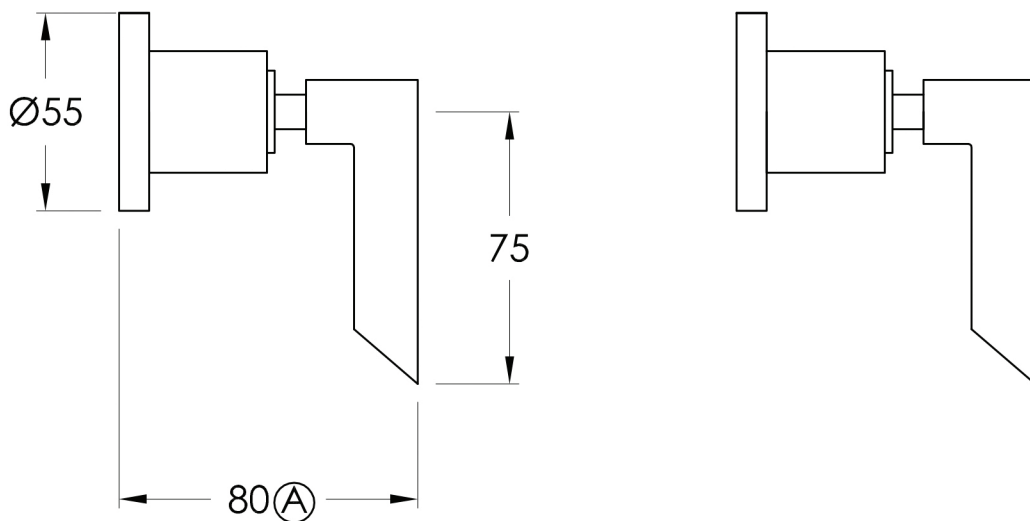

Ⓐ Approximate distance

CITY PLUS

1.9706.00.2.XX

XX Indicates finish
 Manufacturing engineers of quality commercial and residential fittings
 Dimensions subjects to change without notice. All dimensions are approximate
 Copyright © Brodware Industries 2013. www.brodware.com.au

Brodware™

CITY PLUS

1.9706.00.3.XX

XX Indicates finish

Ⓐ Approximate distance

Dimensions subject to change without notice. All dimensions are approximate.

Copyright © Brodware Industries 2013. www.brodware.com.au

Ⓐ Approximate distance

CITY PLUS

1.9706.00.7.XX

XX Indicates finish
 Manufacturing engineers of quality commercial and residential fittings
 Dimensions subjects to change without notice. All dimensions are approximate
 Copyright © Brodware Industries 2013. www.brodware.com.au