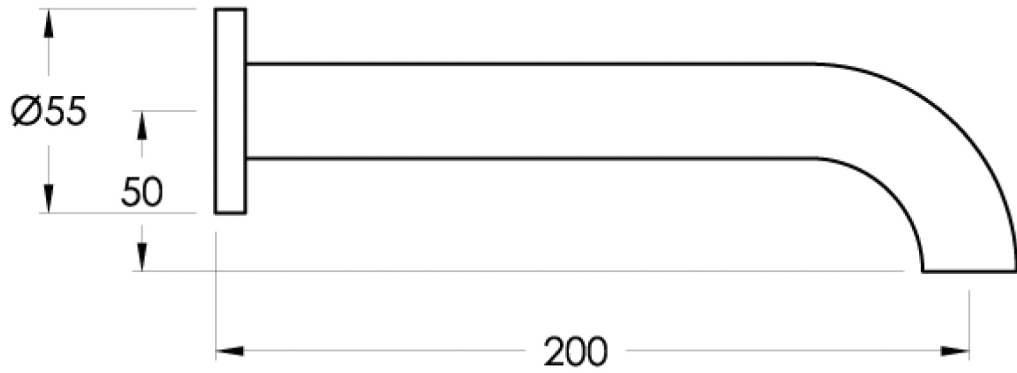

Brodware™

CITY PLUS

1.9706.00.3.XX

XX Indicates finish

Ⓐ Approximate distance

Dimensions subject to change without notice. All dimensions are approximate.

Copyright © Brodware Industries 2013. www.brodware.com.au

Ⓐ Approximate distance

CITY PLUS

1.9706.00.7.XX

XX Indicates finish
 Manufacturing engineers of quality commercial and residential fittings
 Dimensions subjects to change without notice. All dimensions are approximate
 Copyright © Brodware Industries 2013. www.brodware.com.au