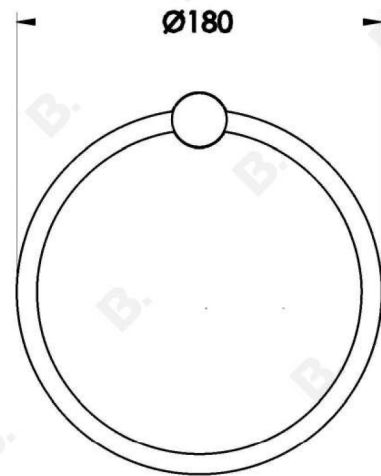

YOKATO TOWEL RING

1.9351.00.0.XX

PRODUCT DIMENSIONS:

Front view:

Side view:

Top view: