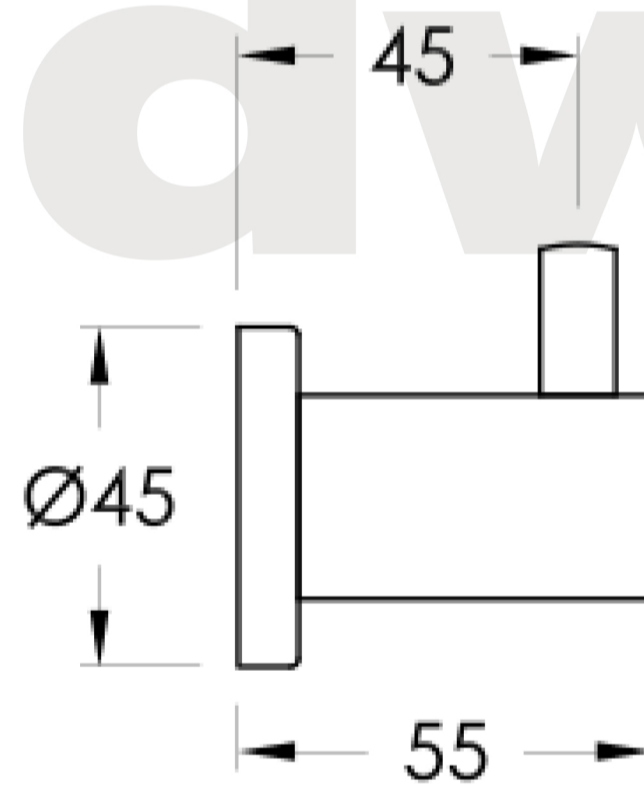

Brodware

Just
BATHROOMWARE

CITY PLUS

1.9763.00.0.XX

XX Indicates finish
Manufacturing engineers of quality commercial and residential fittings
Dimensions subjects to change without notice. All dimensions are approximate
Copyright © Brodware Pty Ltd 2018. www.brodware.com