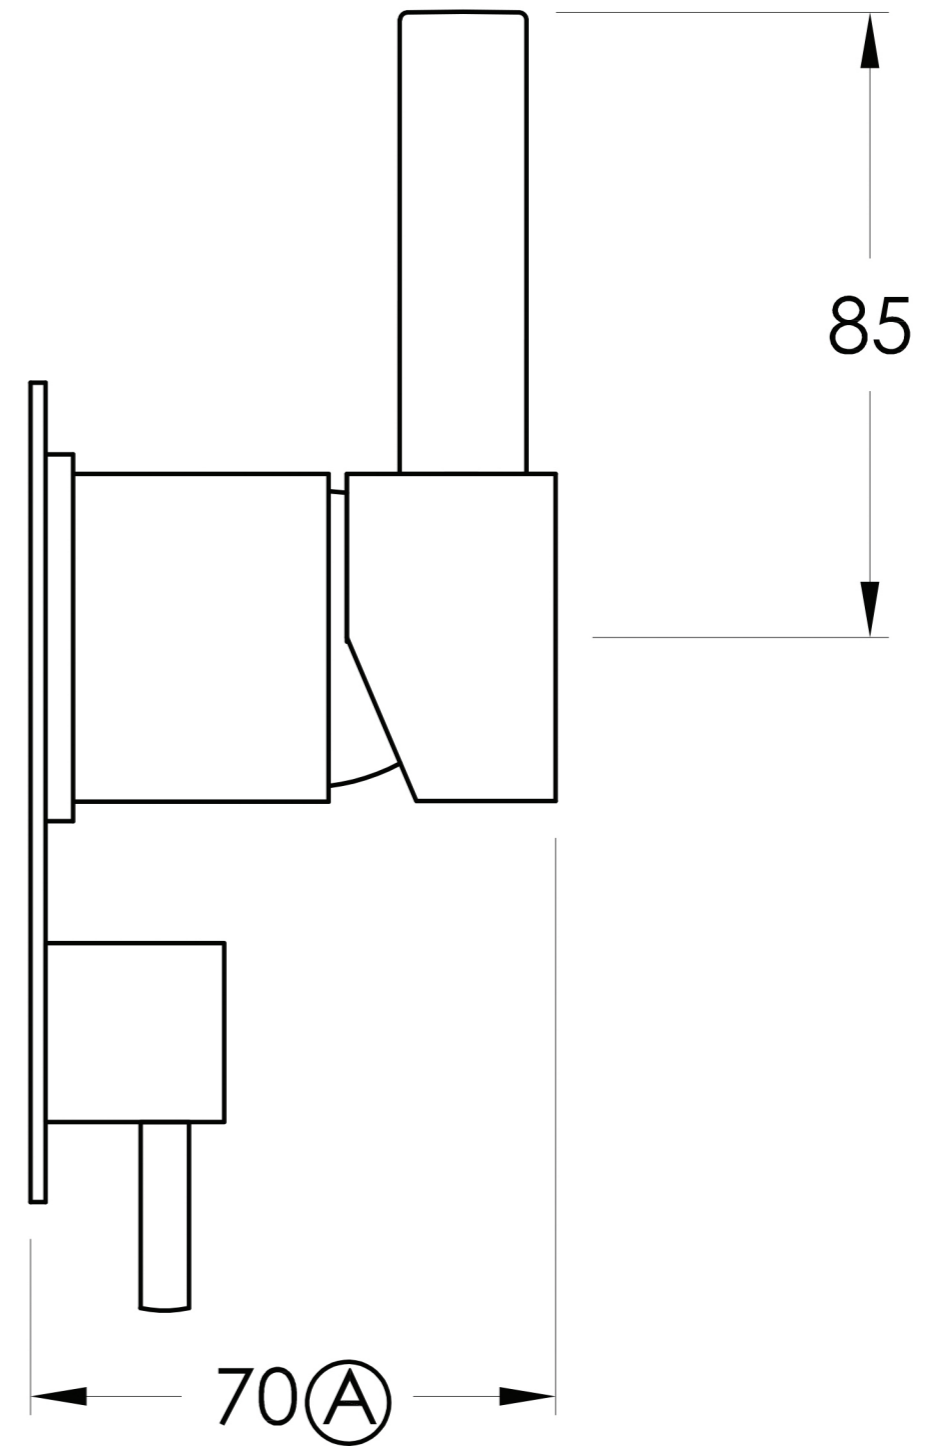

(A) Approximate distance

CITY PLUS

1.9748.05.3.XX

XX Indicates finish
Manufacturing engineers of quality commercial and residential fittings
Dimensions subjects to change without notice. All dimensions are approximate
Copyright © Brodware Pty Ltd 2018. www.brodware.com

Brodware

(A) Approximate distance

CITY PLUS

1.9748.05.7.XX