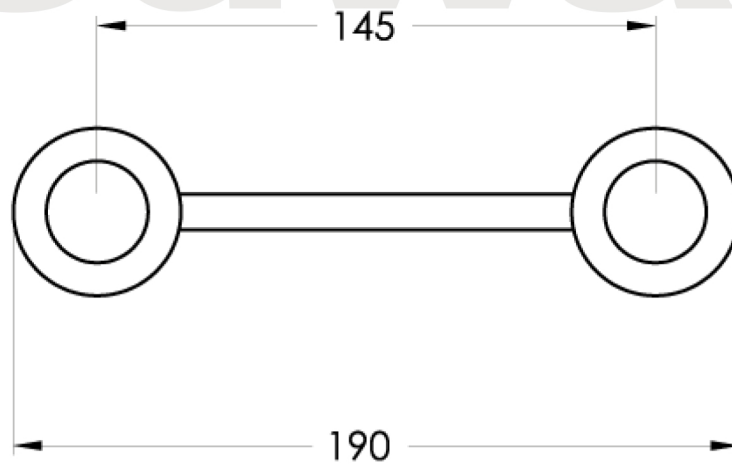

Brodware

Just
BATHROOMWARE

CITY ACCESSORIES

1.9752.02.0.XX

XX Indicates finish
Manufacturing engineers of quality commercial and residential fittings
Dimensions subjects to change without notice. All dimensions are approximate
Copyright © Brodware Industries 2013. www.brodware.com.au