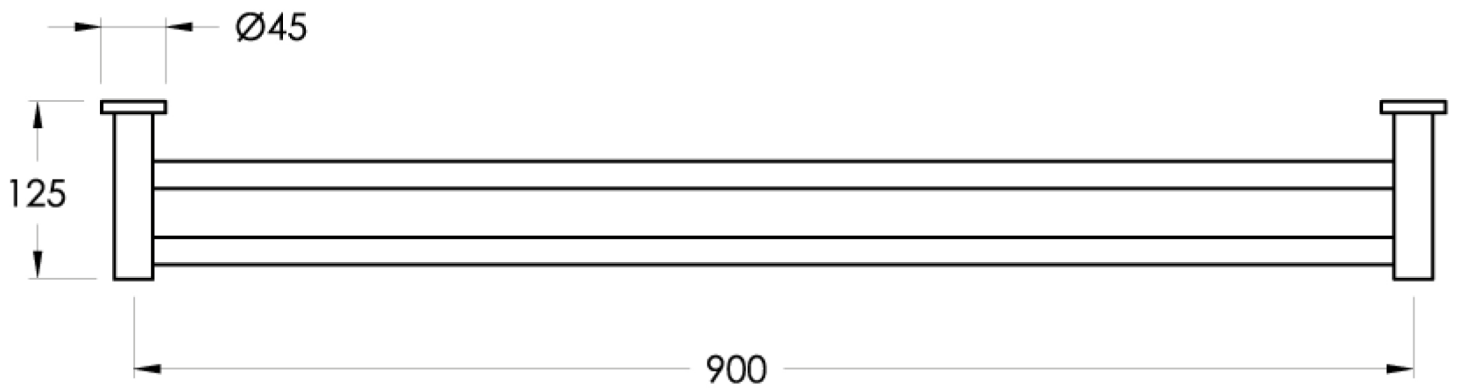

Brodware

Just
BATHROOMWARE

CITY ACCESSORIES

1.9757.90.0.XX

XX Indicates finish
Manufacturing engineers of quality commercial and residential fittings
Dimensions subjects to change without notice. All dimensions are approximate
Copyright © Brodware Industries 2013. www.brodware.com.au

Brodware^{TM}