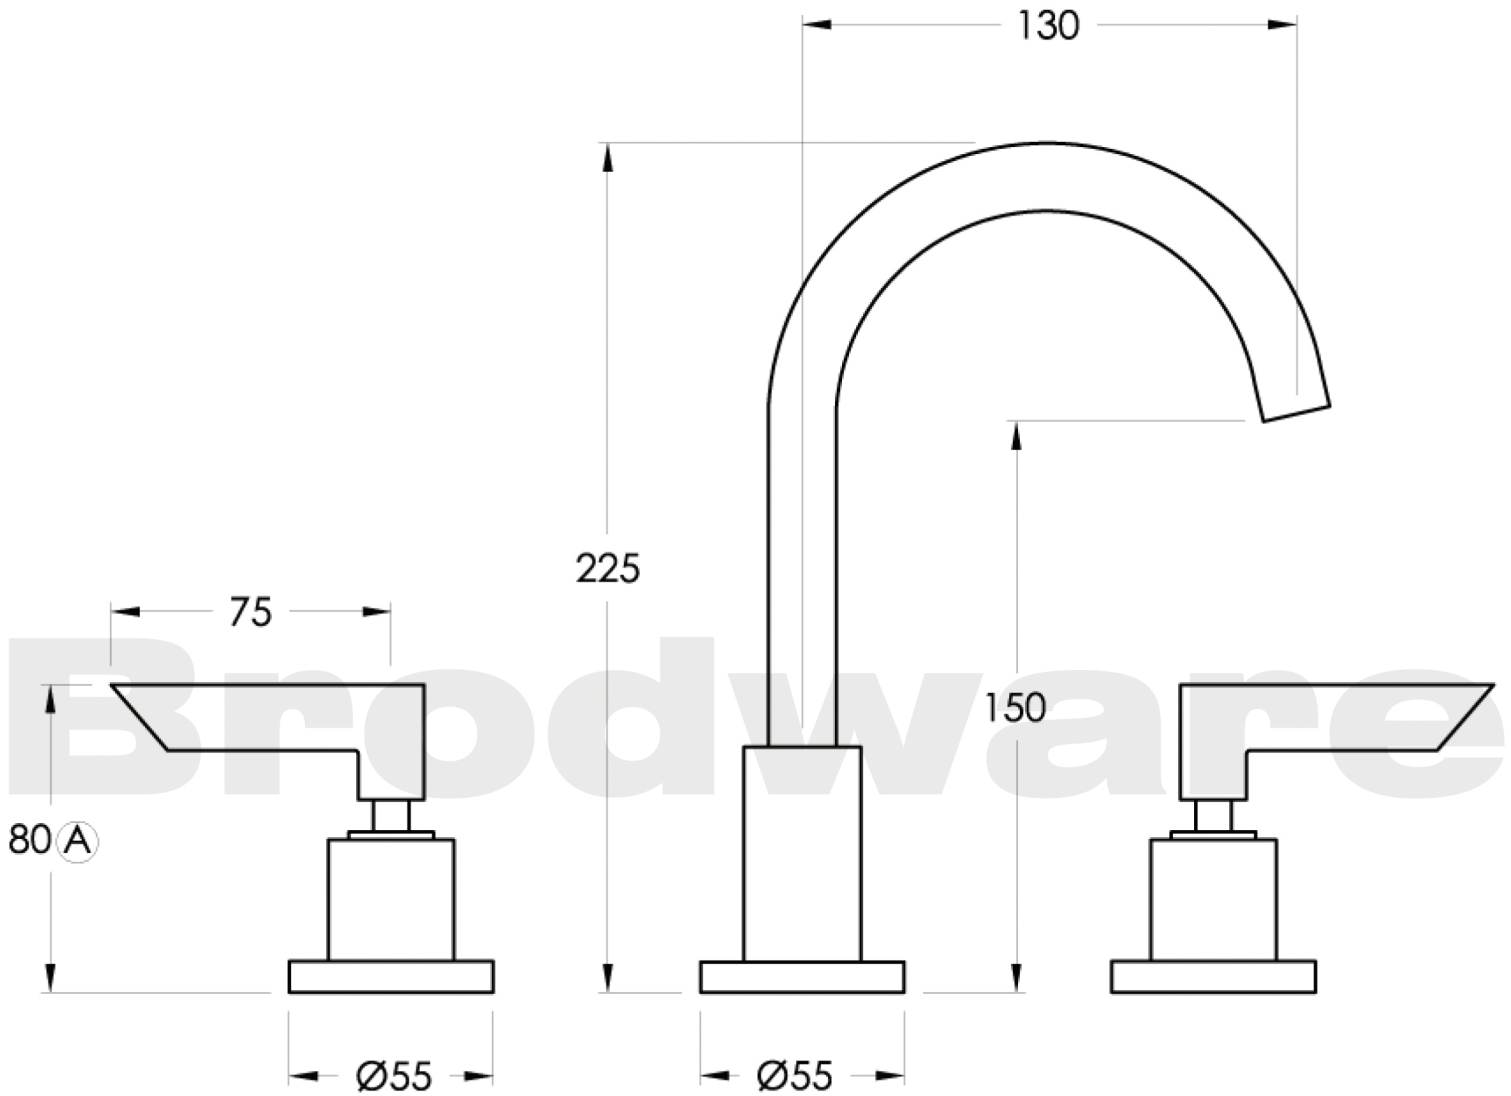

Ⓐ Approximate height

CITY PLUS

1.9700.00.2.XX

XX Indicates finish
 Manufacturing engineers of quality commercial and residential fittings
 Dimensions subjects to change without notice. All dimensions are approximate
 Copyright © Brodware Industries 2013. www.brodware.com.au

BrodwareTM

(A) Approximate height

CITY PLUS

1.9700.00.3.XX

XX Indicates finish
 Manufacturing engineers of quality commercial and residential fittings
 Dimensions subjects to change without notice. All dimensions are approximate
 Copyright © Brodware Industries 2013. www.brodware.com.au

(A) Approximate height

CITY PLUS

1.9700.00.7.XX

XX Indicates finish
 Manufacturing engineers of quality commercial and residential fittings
 Dimensions subjects to change without notice. All dimensions are approximate
 Copyright © Brodware Industries 2013. www.brodware.com.au