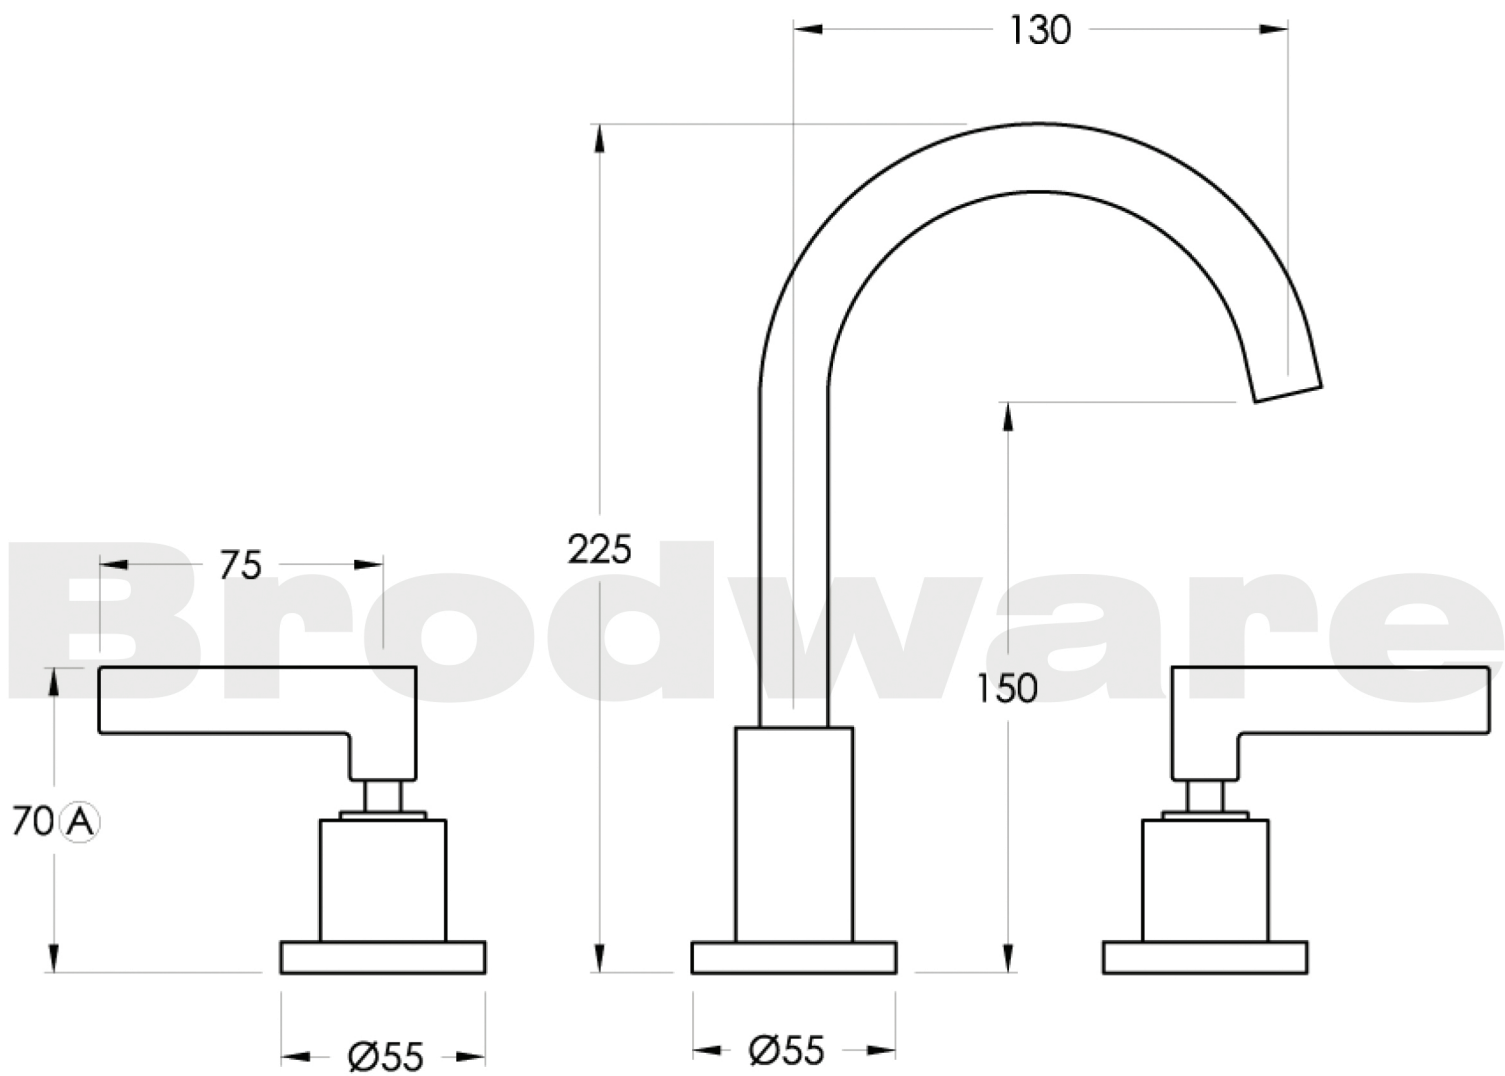

Ⓐ Approximate height

CITY PLUS

1.9700.00.2.XX

XX Indicates finish
 Manufacturing engineers of quality commercial and residential fittings
 Dimensions subjects to change without notice. All dimensions are approximate
 Copyright © Brodware Industries 2013. www.brodware.com.au

BrodwareTM

(A) Approximate height

CITY PLUS

1.9700.00.3.XX

XX Indicates finish
 Manufacturing engineers of quality commercial and residential fittings
 Dimensions subjects to change without notice. All dimensions are approximate
 Copyright © Brodware Industries 2013. www.brodware.com.au

(A) Approximate height

CITY PLUS

1.9700.00.7.XX

XX Indicates finish
 Manufacturing engineers of quality commercial and residential fittings
 Dimensions subjects to change without notice. All dimensions are approximate
 Copyright © Brodware Industries 2013. www.brodware.com.au