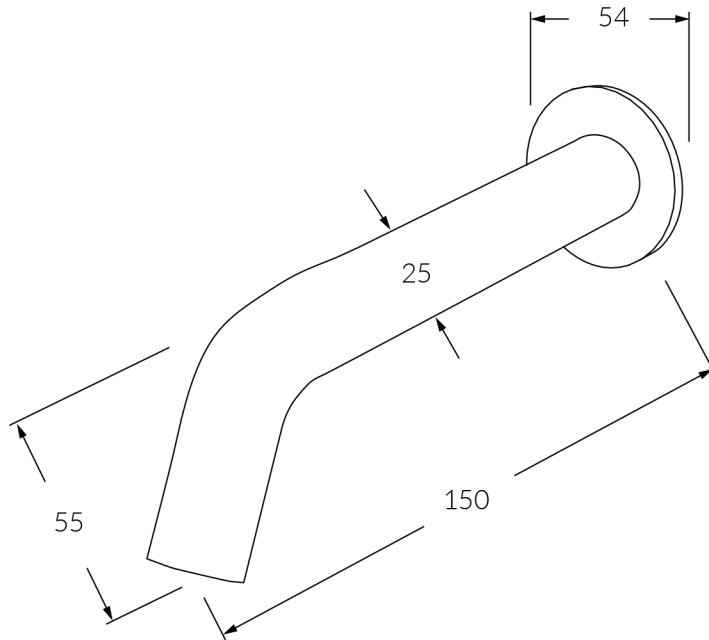

INFORMATION SHEET

Circa Wall Basin Outlet 150mm

Product code: RWBO150

INFORMATION SHEET

Circa Wall Basin Outlet 200mm

Product code: RWBO200

INFORMATION SHEET

Circa Wall Basin Outlet 250mm

Product code: RWBO250