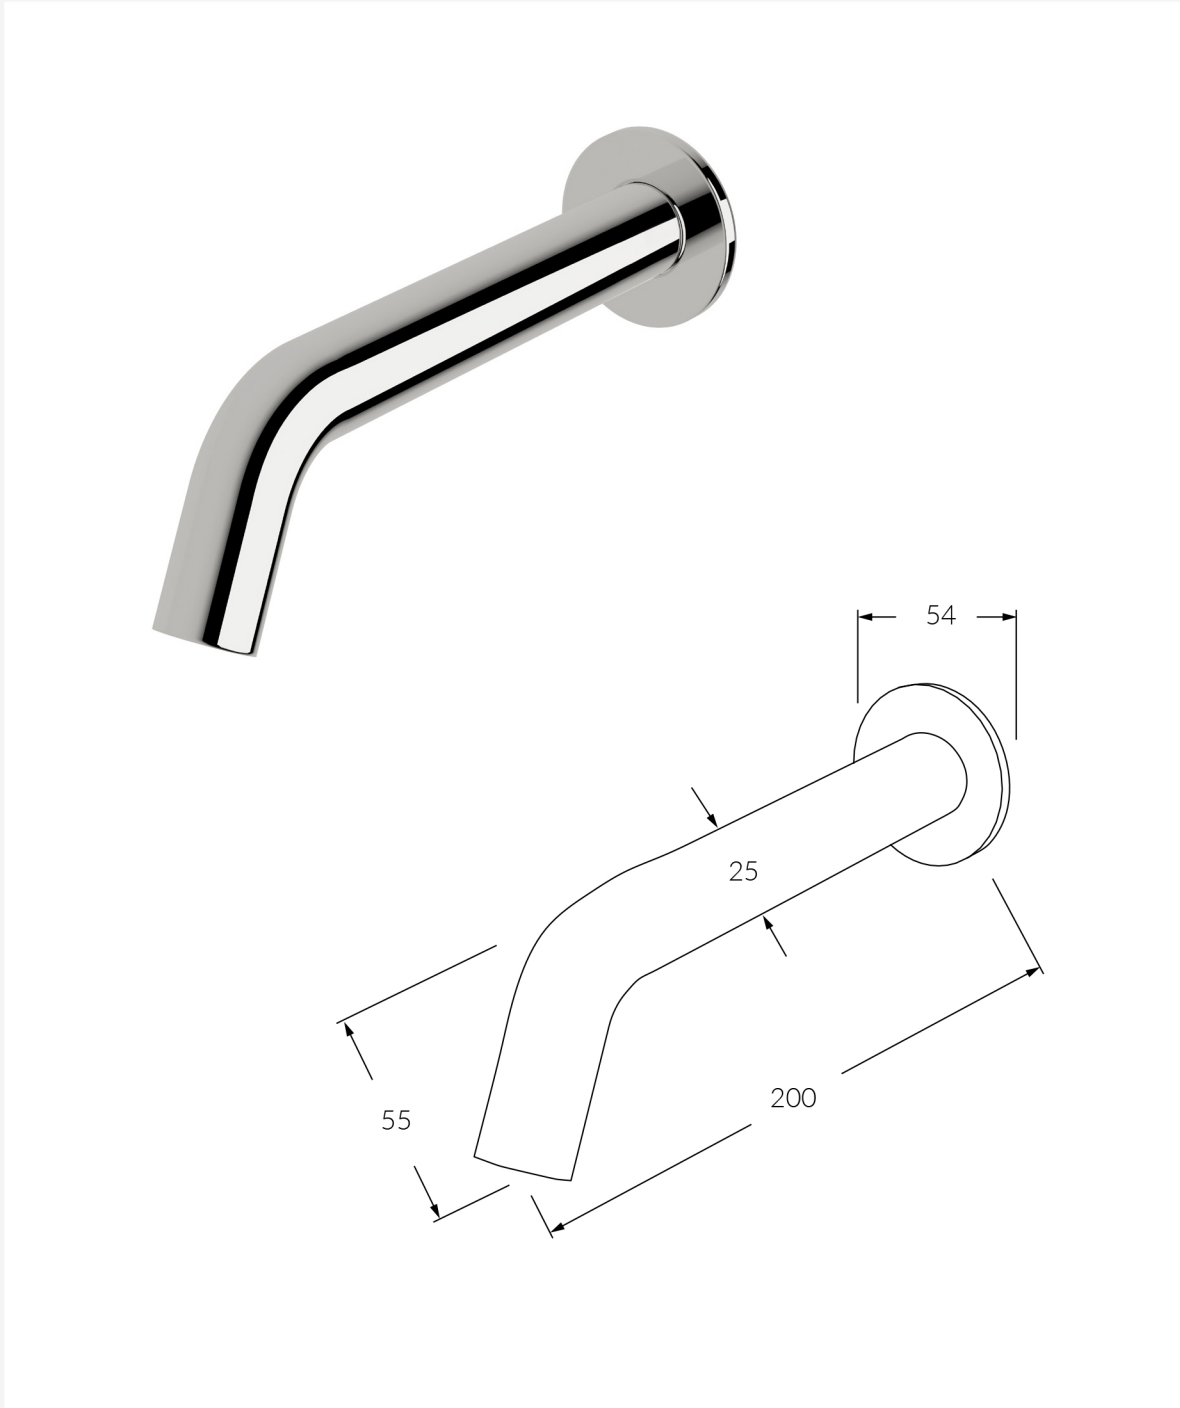

INFORMATION SHEET

Circa Wall Basin Outlet 150mm

Product code: RWBO150

INFORMATION SHEET

Circa Wall Basin Outlet 200mm

Product code: RWBO200

INFORMATION SHEET

Circa Wall Basin Outlet 250mm

Product code: RWBO250