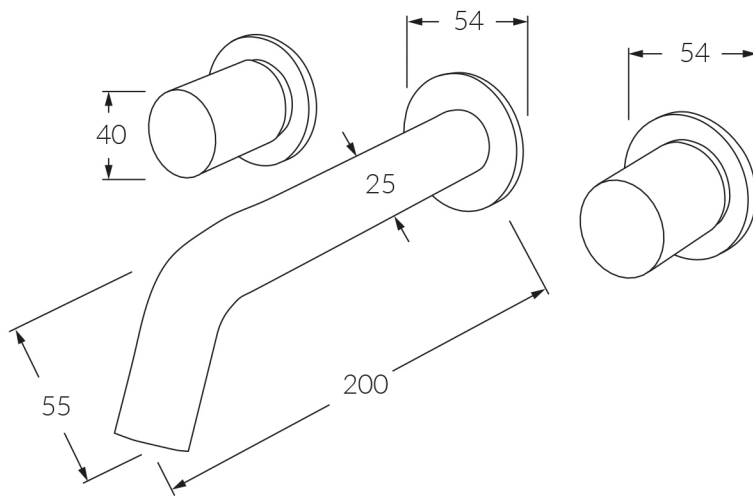

INFORMATION SHEET

Circa Wall Bath Set 150mm

Product code: RBS150

INFORMATION SHEET

Circa Wall Bath Set 200mm

Product code: RBS200

INFORMATION SHEET

Circa Wall Bath Set 250mm

Product code: RBS250

INFORMATION SHEET

Circa Wall Basin Set 150mm

Product code: RWBS150

INFORMATION SHEET

Circa Wall Basin Set 200mm

Product code: RWBS200

CRAFTED IN MELBOURNE

sussex taps.com.au

AS/NZS 3718:2005
LIC. 20081

INFORMATION SHEET

Circa Wall Basin Set 250mm

Product code: RWBS250

CRAFTED IN MELBOURNE

sussex taps.com.au

AS/NZS 3718:2005
LIC. 20081