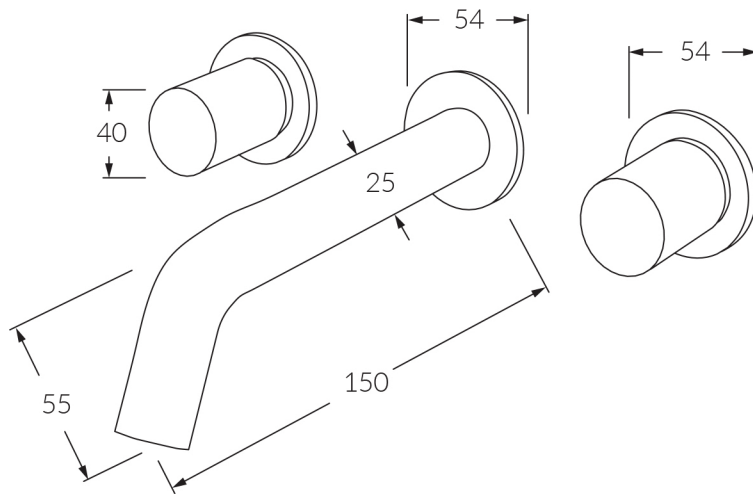

INFORMATION SHEET

Circa Wall Bath Set 150mm

Product code: RBS150

INFORMATION SHEET

Circa Wall Bath Set 200mm

Product code: RBS200

INFORMATION SHEET

Circa Wall Bath Set 250mm

Product code: RBS250

INFORMATION SHEET

Circa Wall Basin Set 150mm

Product code: RWBS150

INFORMATION SHEET

Circa Wall Basin Set 200mm

Product code: RWBS200

CRAFTED IN MELBOURNE

sussex taps.com.au

AS/NZS 3718:2005
LIC. 20081

INFORMATION SHEET

Circa Wall Basin Set 250mm

Product code: RWBS250

CRAFTED IN MELBOURNE

sussex taps.com.au

AS/NZS 3718:2005
LIC. 20081