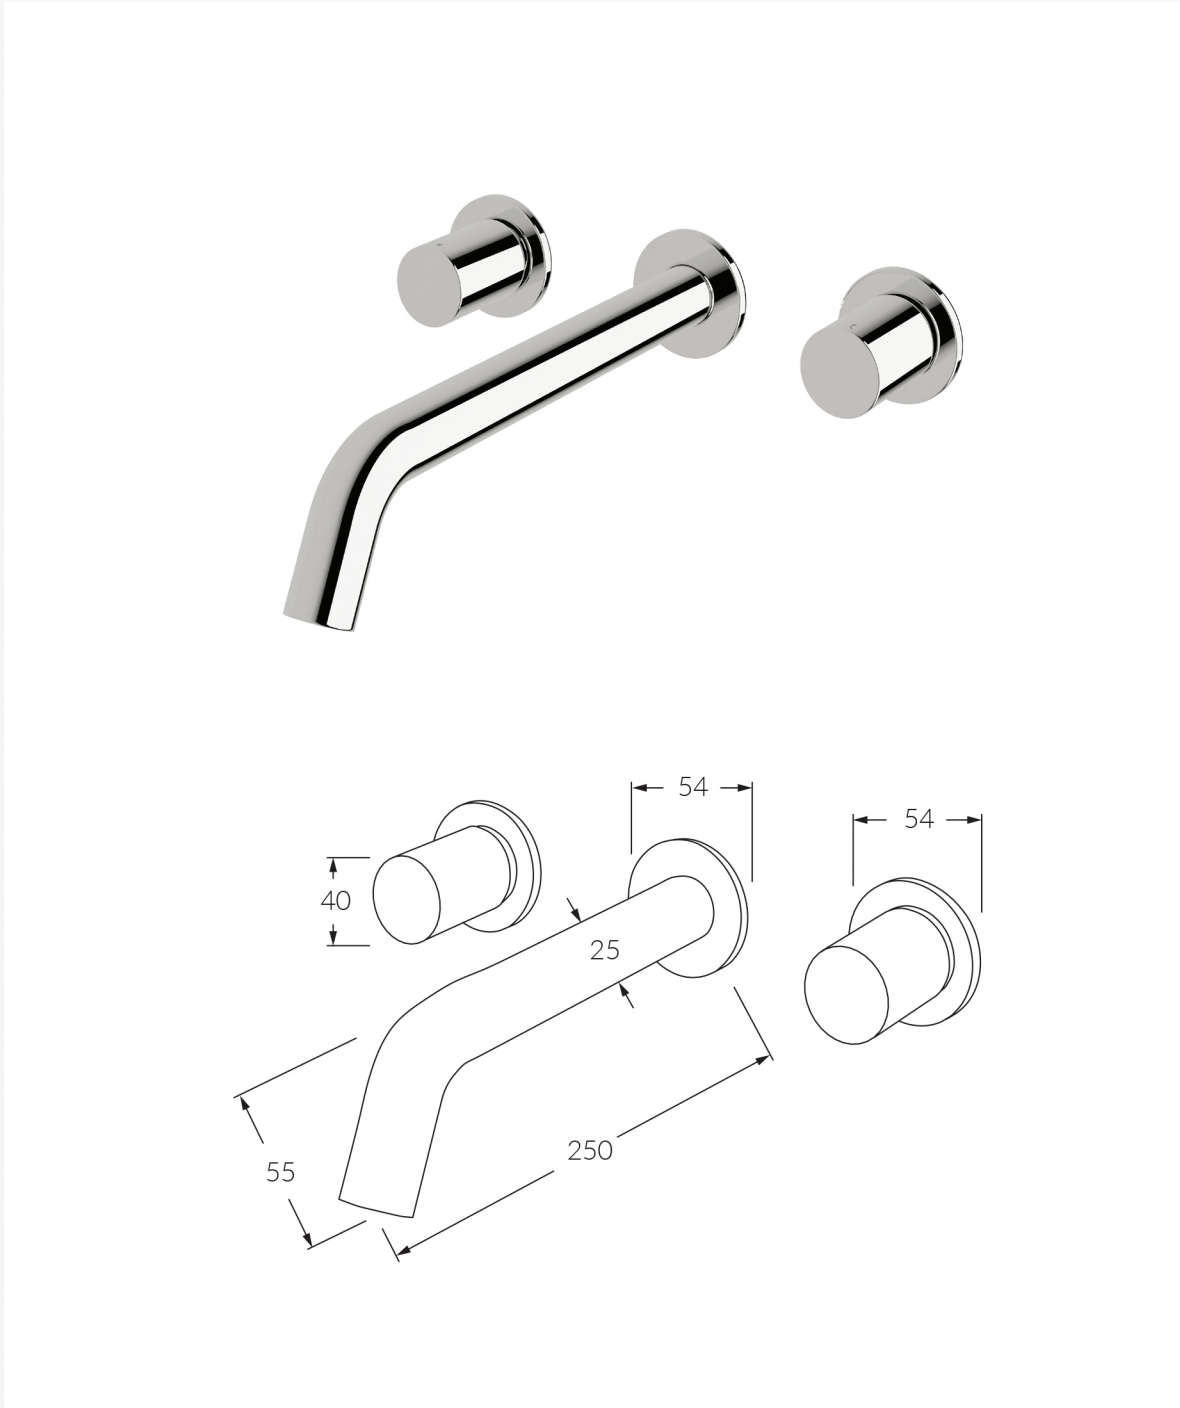

INFORMATION SHEET

Circa Wall Bath Set 150mm

Product code: RBS150

INFORMATION SHEET

Circa Wall Bath Set 200mm

Product code: RBS200

INFORMATION SHEET

Circa Wall Bath Set 250mm

Product code: RBS250

INFORMATION SHEET

Circa Wall Basin Set 150mm

Product code: RWBS150

INFORMATION SHEET

Circa Wall Basin Set 200mm

Product code: RWBS200

CRAFTED IN MELBOURNE

sussex taps.com.au

AS/NZS 3718:2005
LIC. 20081

INFORMATION SHEET

Circa Wall Basin Set 250mm

Product code: RWBS250

CRAFTED IN MELBOURNE

sussex taps.com.au

AS/NZS 3718:2005
LIC. 20081