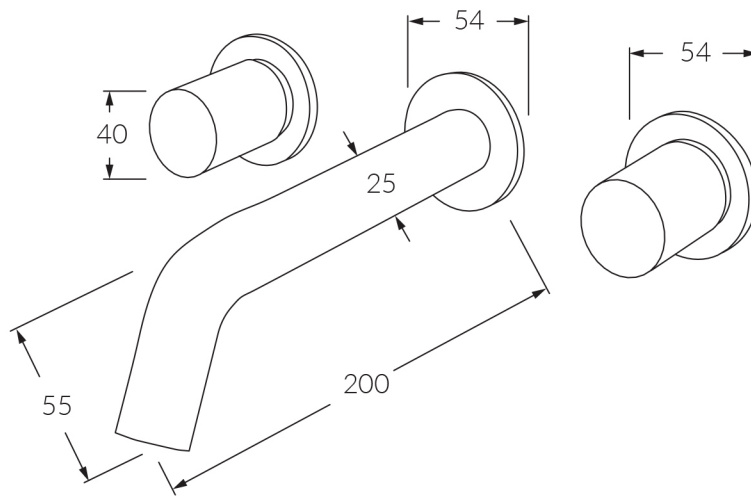

INFORMATION SHEET

Circa Wall Bath Set 150mm

Product code: RBS150

INFORMATION SHEET

Circa Wall Bath Set 200mm

Product code: RBS200

INFORMATION SHEET

Circa Wall Bath Set 250mm

Product code: RBS250

INFORMATION SHEET

Circa Wall Basin Set 150mm

Product code: RWBS150

INFORMATION SHEET

Circa Wall Basin Set 200mm

Product code: RWBS200

CRAFTED IN MELBOURNE

sussex taps.com.au

AS/NZS 3718:2005
LIC. 20081

INFORMATION SHEET

Circa Wall Basin Set 250mm

Product code: RWBS250

CRAFTED IN MELBOURNE

sussex taps.com.au

AS/NZS 3718:2005
LIC. 20081