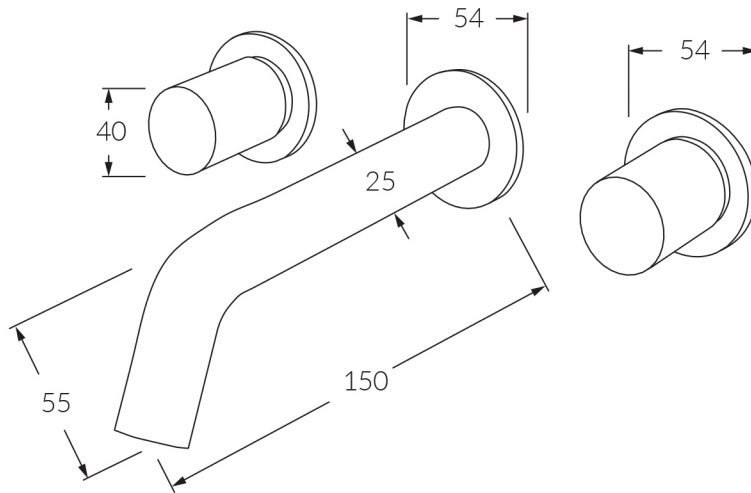

INFORMATION SHEET

Circa Wall Bath Set 150mm

Product code: RBS150

INFORMATION SHEET

Circa Wall Bath Set 200mm

Product code: RBS200

INFORMATION SHEET

Circa Wall Bath Set 250mm

Product code: RBS250

INFORMATION SHEET

Circa Wall Basin Set 150mm

Product code: RWBS150

INFORMATION SHEET

Circa Wall Basin Set 200mm

Product code: RWBS200

CRAFTED IN MELBOURNE

sussex taps.com.au

AS/NZS 3718:2005
LIC. 20081

INFORMATION SHEET

Circa Wall Basin Set 250mm

Product code: RWBS250

CRAFTED IN MELBOURNE

sussex taps.com.au

AS/NZS 3718:2005
LIC. 20081