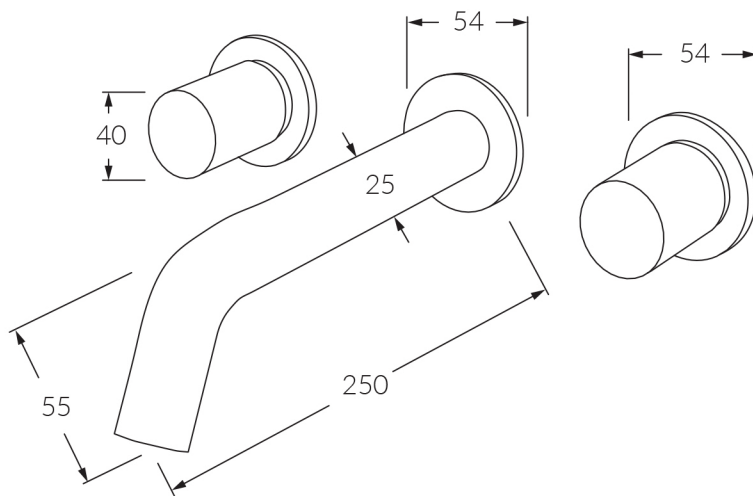

INFORMATION SHEET

Circa Wall Bath Set 150mm

Product code: RBS150

INFORMATION SHEET

Circa Wall Bath Set 200mm

Product code: RBS200

INFORMATION SHEET

Circa Wall Bath Set 250mm

Product code: RBS250

INFORMATION SHEET

Circa Wall Basin Set 150mm

Product code: RWBS150

INFORMATION SHEET

Circa Wall Basin Set 200mm

Product code: RWBS200

CRAFTED IN MELBOURNE

sussex taps.com.au

AS/NZS 3718:2005
LIC. 20081

INFORMATION SHEET

Circa Wall Basin Set 250mm

Product code: RWBS250

CRAFTED IN MELBOURNE

sussex taps.com.au

AS/NZS 3718:2005
LIC. 20081