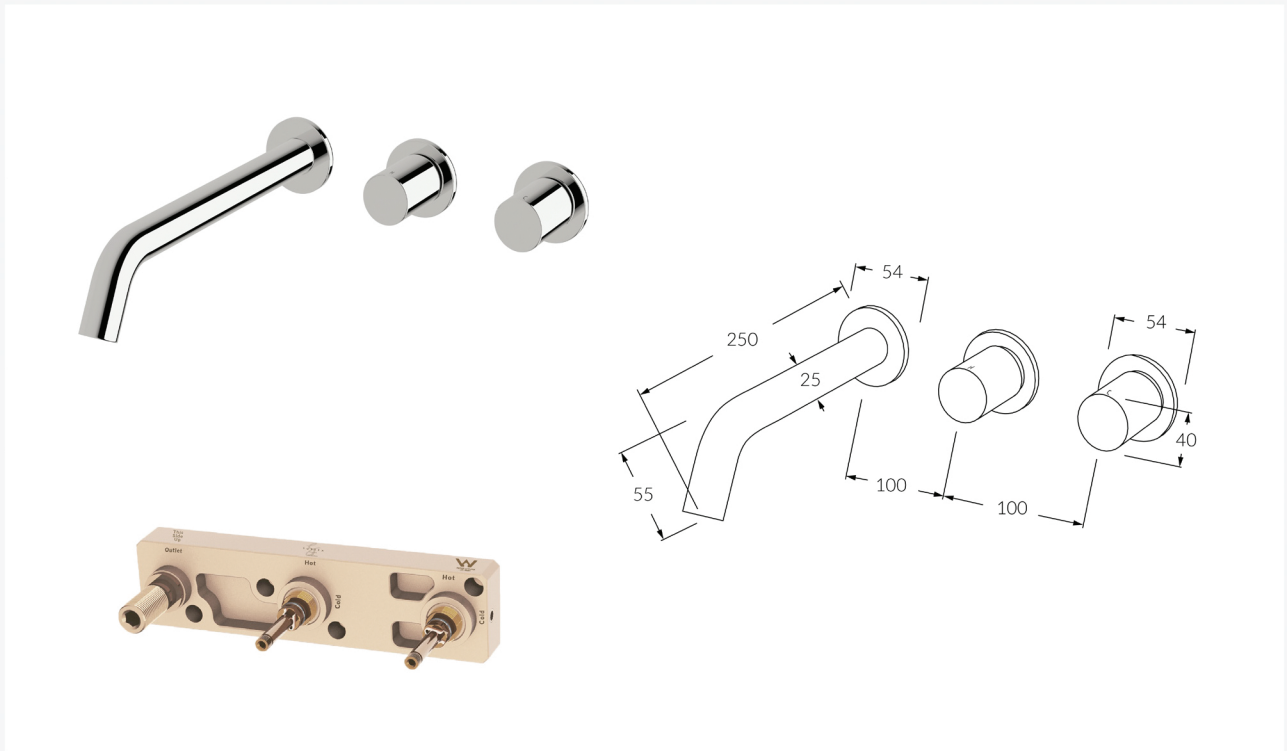

## Circa Wall Basin Hostess System RH 250mm

Product code: Available Option:  
 RWBHS250RH Right hand operation  
 RWBHS250LH Left hand operation

## FEATURING THE SUSSEX MASTERFIT

A new innovative all-in-one plumbing unit that simplifies the installation process of mixer and outlet combinations.

- Made in Australia from high quality solid brass
- Precision engineered to Australian Standards
- Significant savings in Cost, Labour and Time
- Easy to install
- Mixers, outlets and backplates fit perfectly every time
- Standards ½" BSP connections for plumbing fittings
- Mixer cartridges fully serviceable after installation
- Generous tolerance for wall cover thicknesses

CRAFTED IN MELBOURNE

sussex taps.com.au

AS/NZS 3718:2005  
LIC. 20081