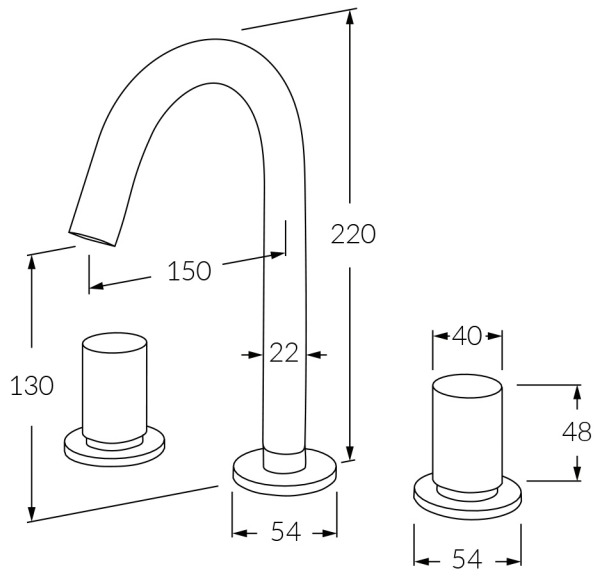

INFORMATION SHEET

Circa Basin Set

Product code: RBS

CRAFTED IN MELBOURNE

sussex taps.com.au

AS/NZS 3718:2005
LIC. 20081