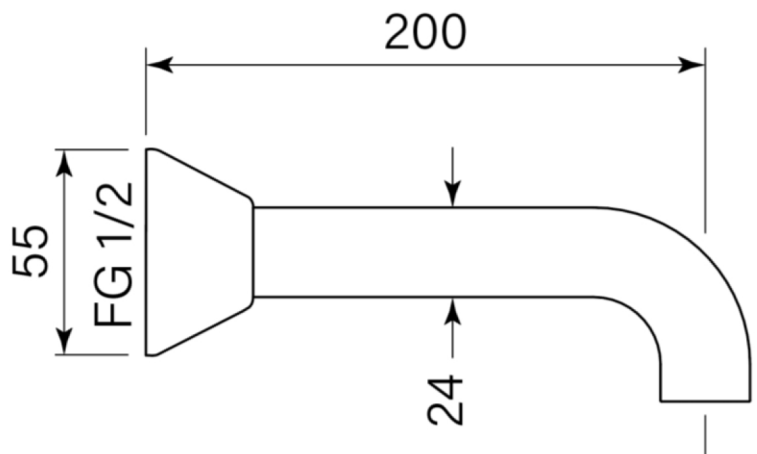

Product Specifications

31741-11 Chisel Wall Bath Outlet, Chrome

Features:

- Built in Australia
- 150mm reach
- Recessed flow straightener
- Free flow

WaterMark

WM-022284

Product Specifications

31742-11 Chisel Wall Bath Outlet, Chrome

Features:

- Built in Australia
- 200mm reach
- Recessed flow straightener
- Free flow

WM-022284

Product Specifications

31743-11 Chisel Wall Bath Outlet, Chrome

Features:

- Built in Australia
- 250mm reach
- Recessed flow straightener
- Free flow