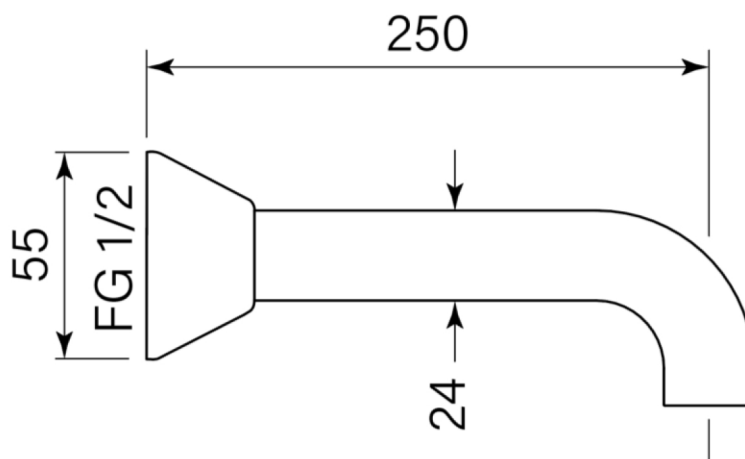

Product Specifications

31741-11 Chisel Wall Bath Outlet, Chrome

Features:

- Built in Australia
- 150mm reach
- Recessed flow straightener
- Free flow

WaterMark

WM-022284

Product Specifications

31742-11 Chisel Wall Bath Outlet, Chrome

Features:

- Built in Australia
- 200mm reach
- Recessed flow straightener
- Free flow

WM-022284

Product Specifications

31743-11 Chisel Wall Bath Outlet, Chrome

Features:

- Built in Australia
- 250mm reach
- Recessed flow straightener
- Free flow