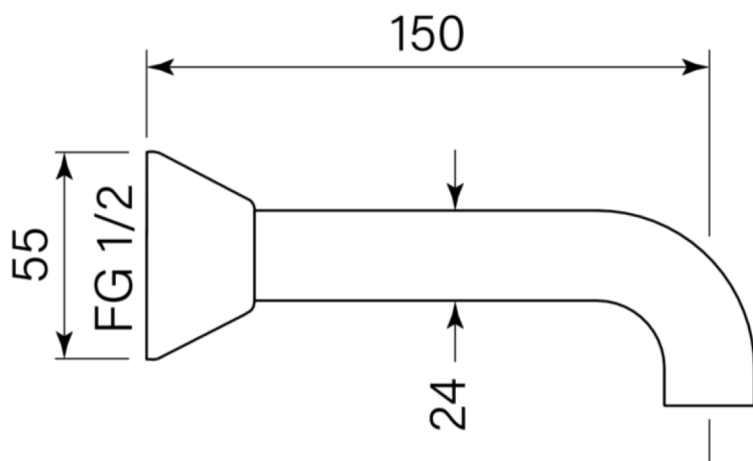

Product Specifications

31741-11 Chisel Wall Bath Outlet, Chrome

Features:

- Built in Australia
- 150mm reach
- Recessed flow straightener
- Free flow

WaterMark

WM-022284

Product Specifications

31742-11 Chisel Wall Bath Outlet, Chrome

Features:

- Built in Australia
- 200mm reach
- Recessed flow straightener
- Free flow

WM-022284

Product Specifications

31743-11 Chisel Wall Bath Outlet, Chrome

Features:

- Built in Australia
- 250mm reach
- Recessed flow straightener
- Free flow

WM-022284