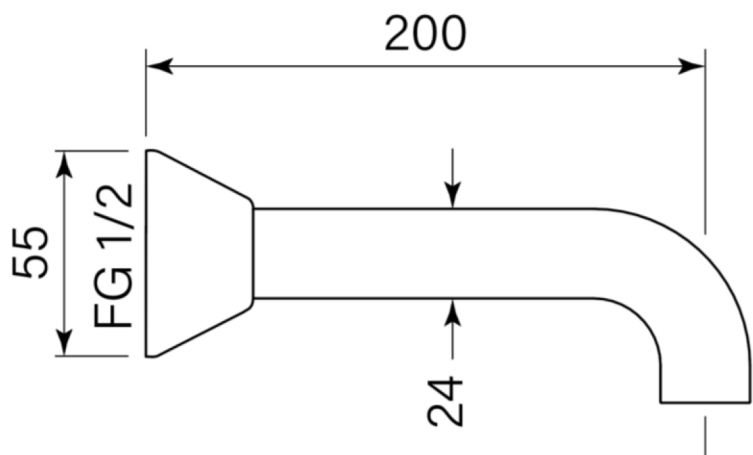

Product Specifications

31744-11 Chisel Wall Basin Outlet, Chrome

Features:

- Built in Australia
- 150mm reach
- Recessed aerator

WaterMark

WM-022284

Product Specifications

31745-11 Chisel Wall Basin Outlet, Chrome

Features:

- Built in Australia
- 200mm reach
- Recessed aerator

WaterMark

WM-022284

Product Specifications

31746-11 Chisel Wall Basin Outlet, Chrome

Features:

- Built in Australia
- 250mm reach
- Recessed aerator

WaterMark

WM-022284