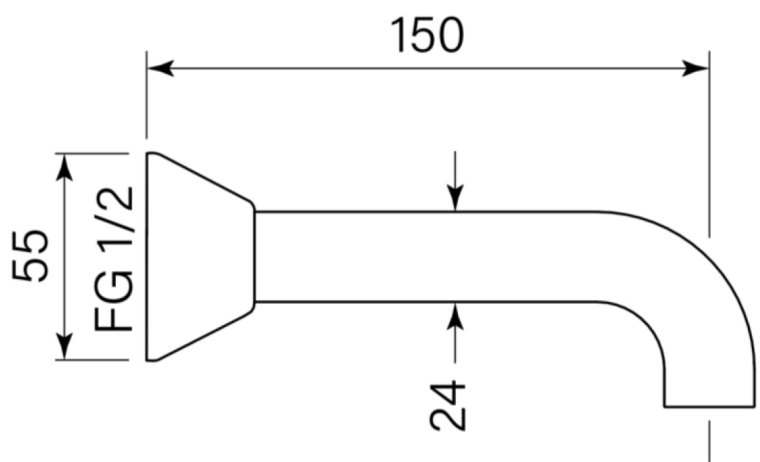

Product Specifications

31744-11 Chisel Wall Basin Outlet, Chrome

Features:

- Built in Australia
- 150mm reach
- Recessed aerator

WaterMark

WM-022284

Product Specifications

31745-11 Chisel Wall Basin Outlet, Chrome

Features:

- Built in Australia
- 200mm reach
- Recessed aerator

WaterMark

WM-022284

Product Specifications

31746-11 Chisel Wall Basin Outlet, Chrome

Features:

- Built in Australia
- 250mm reach
- Recessed aerator

WaterMark

WM-022284