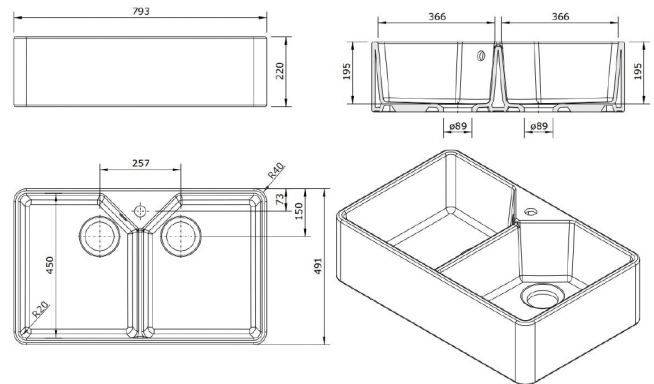

Chester 80 x 50 Double Flat Front Fine Fireclay Butler Sink

Code: 7403

TRADITIONAL & HAMPTONS STYLE SPECIALISTS

BATHROOM | KITCHEN | LAUNDRY

Specifications

- Double-glazed ceramic fine fireclay sink
- Made in Portugal
- Waste with overflow kit included
- 1 tap hole only
- Stainless steel grids available at \$98 each
- Capacity Per Bowl: 30L
- Suitable for use with food waste disposer – we recommend purchase of an extended flange and a model with anti-vibration collar
- Fine Fireclay is a natural product and therefore subject to variations. This should be seen as a quality that adds to its unique natural beauty. Variations +/- 2% to the specifications are common and acceptable and are within industry tolerance. We always recommend the cabinet maker and stone provider has the actual sink with them to measure before making cabinetry or cutting stone. For more information please visit our Installation, Care & Warranty page, or Contact Us.

Product Options

7403.: Chester 79 x 49 Double Flat Front Fine Fireclay Butler Sink

4A40311...: Chester sink stainless steel grid - Right hand side

4A41311...: Chester sink stainless steel grid - Left hand side