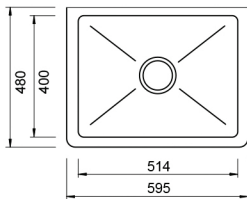

LOUIS-3W

**ONE AND A HALF BOWL
CERAMIC SINK**

- _ Bowl Depth – 220mm
- _ Overall Sink Size – D 220 x L 997 x W 480mm

LOUIS-2W

**LARGE SINGLE BOWL
CERAMIC SINK**

- _ Bowl Depth – 220mm
- _ Overall Sink Size – D 220 x L 795 x W 480mm

LOUIS-1W

**SMALL SINGLE BOWL
CERAMIC SINK**

- _ Bowl Depth – 220mm
- _ Overall Sink Size – D 220 x L 595 x W 480mm