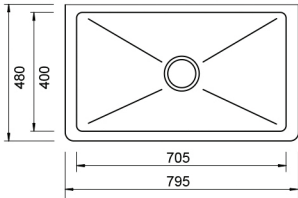

LOUIS-3W

**ONE AND A HALF BOWL
CERAMIC SINK**

- _ Bowl Depth – 220mm
- _ Overall Sink Size – D 220 x L 997 x W 480mm

LOUIS-2W

**LARGE SINGLE BOWL
CERAMIC SINK**

- _ Bowl Depth – 220mm
- _ Overall Sink Size – D 220 x L 795 x W 480mm

LOUIS-1W

**SMALL SINGLE BOWL
CERAMIC SINK**

- _ Bowl Depth – 220mm
- _ Overall Sink Size – D 220 x L 595 x W 480mm