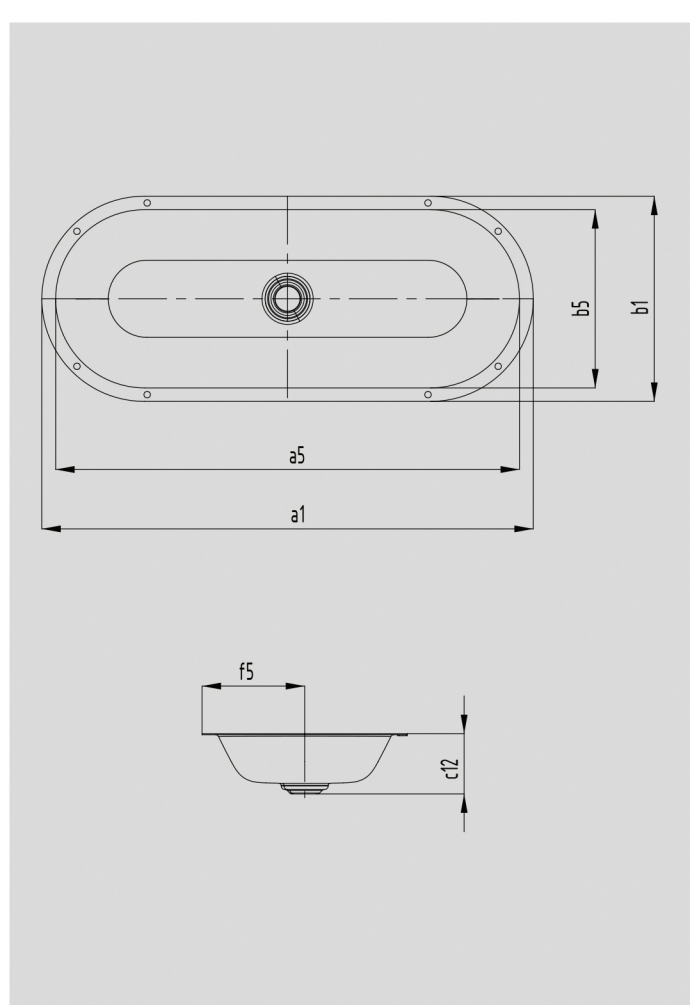

CENTRO UNDERCOUNTER WASHBASIN

- fusion of minimalism and simple elegance
- luxurious look - integrates perfectly both in modern and traditional bathroom settings
- circle taken as the basic shape echoes in the perfectly integrated enamelled waste
- matching counterpart to the Centro bath
- designed by Anke Salomon

Similar illustrations

Model No.		3059	3060
External length	a1	610	910 mm
Internal length	a5	559	859 mm
External width	b1	380	380 mm
Internal width	b5	330	330 mm
Distance basin surface to bottom edge of waste hole	c12	112	112 mm
Distance outer edge to centre of waste hole	f5	190	190 mm
Weight of the enamelled washbasin in kg		6,4	9,3