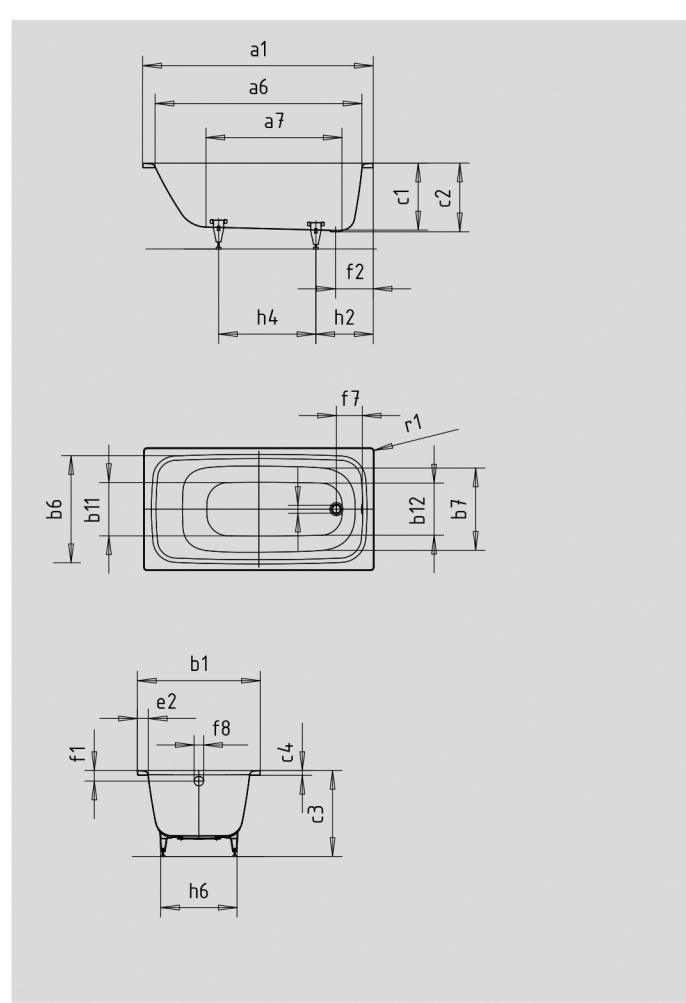

# CAYONO WIDE

- bathing well designed to maximize bathing area and permit comfortable showering
- made of KALDEWEI steel enamel
- one-seater bath with waste at foot end
- modern rectangular bathtub with spacious interior of the tub

Model No.		161	164
External length	a1	1524	1524 mm
Internal length (top)	a6	1366	1366 mm
Internal length (bottom)	a7	900	900 mm
External width	b1	813	914 mm
Internal width (top)	b6	670	770 mm
Internal width (bottom)	b11	355	455 mm
Internal depth	c1	443	443 mm
Depth including waste outlet	c2	453	453 mm
Height with feet min.	c3a	588	586 mm
Height with feet max.	c3b	610	610 mm
Height of rim	c4	32	32 mm
Width of rim (foot end)	e1	75	75 mm
Width of rim (lengthwise)	e2	72	72 mm
Distance top edge to centre of overflow hole	f1	70	70 mm
Distance bath edge to centre of drain hole	f2	249	249 mm
Distance between centre holes	f7	173	173 mm
Diameter of overflow hole	f8	63	63 mm
Diameter of drain hole	f9	52	52 mm
Distance foot end of bath edge to centre of foot	h2	380	380 mm
Distance between the feet	h4	635	637 mm
Max. width of feet	h6	485	550 mm
Radius	r1	23	23 mm
Water volume** in litres		142	181
Weight of the enamelled bath tub in kg		50	54.2

Subject to technical alterations and tolerances.  
 \*\* 70 litres displacement on average.